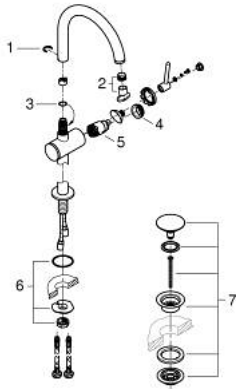

24 365 GL0 ATRIO SINGLE-LEVER BASIN MIXER 1/2" XL-SIZE

PRODUCT DESCRIPTION

- Colour: cool sunrise
- single hole installation
- for free-standing basins
- GROHE SilkMove 28 mm ceramic cartridge
- with temperature limiter
- GROHE LongLife finish
- GROHE EcoJoy - less water, perfect flow
- maximum flow rate (at 3 bar): 5 l/min
- swivel tubular C-spout with mousseur
- stop limiter
- adjustable swivel area 0° / 150° / 360°
- Push-open waste set 1 1/4"
- flexible connection hoses

24 365 GL0 ATRIO SINGLE-LEVER BASIN MIXER 1/2" XL-SIZE

SELECT SPARE PART: , October 2021 – now

- 1: Safety ring (Spare part-nr. 4826600M)
- 2: Flow straightener (Spare part-nr. 48408000)
- 3: Sealing washer (Spare part-nr. 0128500M)
- 4: Fitting ring (Spare part-nr. 07419000)
- 5: Cartridge (Spare part-nr. 46963000)
- 6: Shank fastening assembly (Spare part-nr. 48409000)
- 7: Waste set with push-open plug (Spare part-nr. 65807GL0)