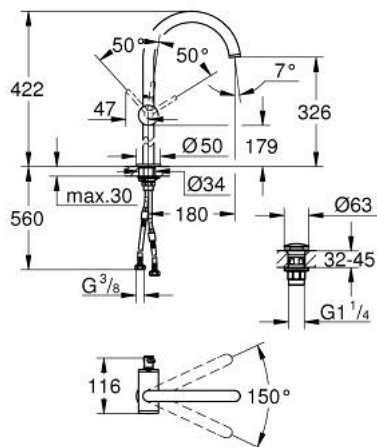

24 365 GL0 ATRIO SINGLE-LEVER BASIN MIXER 1/2" XL-SIZE

PRODUCT DESCRIPTION

- Colour: cool sunrise
- single hole installation
- for free-standing basins
- GROHE SilkMove 28 mm ceramic cartridge
- with temperature limiter
- GROHE LongLife finish
- GROHE EcoJoy - less water, perfect flow
- maximum flow rate (at 3 bar): 5 l/min
- swivel tubular C-spout with mousseur
- stop limiter
- adjustable swivel area 0° / 150° / 360°
- Push-open waste set 1 1/4"
- flexible connection hoses

24 365 GL0 ATRIO SINGLE-LEVER BASIN MIXER 1/2" XL-SIZE

SELECT SPARE PART: , October 2021 – now

- 1: Safety ring (Spare part-nr. 4826600M)
- 2: Flow straightener (Spare part-nr. 48408000)
- 3: Sealing washer (Spare part-nr. 0128500M)
- 4: Fitting ring (Spare part-nr. 07419000)
- 5: Cartridge (Spare part-nr. 46963000)
- 6: Shank fastening assembly (Spare part-nr. 48409000)
- 7: Waste set with push-open plug (Spare part-nr. 65807GL0)