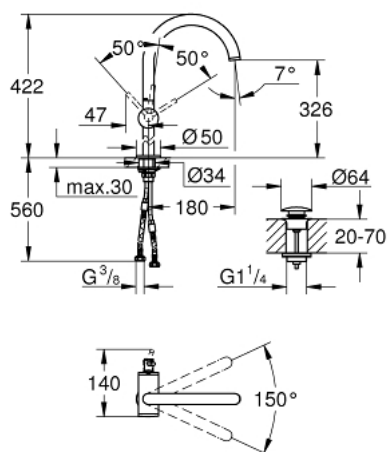

## 24 365 DC0 ATRIO SINGLE-LEVER BASIN MIXER 1/2" XL-SIZE

### PRODUCT DESCRIPTION

- Colour: Supersteel
- single hole installation
- for free-standing basins
- GROHE SilkMove 28 mm ceramic cartridge
- with temperature limiter
- GROHE LongLife finish
- GROHE EcoJoy - less water, perfect flow
- maximum flow rate (at 3 bar): 5 l/min
- swivel tubular C-spout with mousseur
- stop limiter
- adjustable swivel area 0° / 150° / 360°
- Push-open waste set 1 1/4"
- flexible connection hoses

24 365 DC0 **ATRIO SINGLE-LEVER BASIN MIXER 1/2"**  
**XL-SIZE**

**SELECT SPARE PART:** , October 2021 – now

- 1: Safety ring (Spare part-nr. 4826600M)
- 2: Flow straightener (Spare part-nr. 48408000)
- 3: Sealing washer (Spare part-nr. 0128500M)
- 4: Fitting ring (Spare part-nr. 07419000)
- 5: Cartridge (Spare part-nr. 46963000)
- 6: Shank fastening assembly (Spare part-nr. 48409000)
- 7: Waste set with push-open plug (Spare part-nr. 65807DC0)