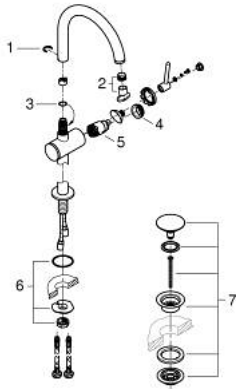

## 24 365 DC0 ATRIO SINGLE-LEVER BASIN MIXER 1/2" XL-SIZE

### PRODUCT DESCRIPTION

- Colour: Supersteel
- single hole installation
- for free-standing basins
- GROHE SilkMove 28 mm ceramic cartridge
- with temperature limiter
- GROHE LongLife finish
- GROHE EcoJoy - less water, perfect flow
- maximum flow rate (at 3 bar): 5 l/min
- swivel tubular C-spout with mousseur
- stop limiter
- adjustable swivel area 0° / 150° / 360°
- Push-open waste set 1 1/4"
- flexible connection hoses

24 365 DC0 **ATRIO SINGLE-LEVER BASIN MIXER 1/2"**  
**XL-SIZE**

**SELECT SPARE PART:** , October 2021 – now

- 1: Safety ring (Spare part-nr. 4826600M)
- 2: Flow straightener (Spare part-nr. 48408000)
- 3: Sealing washer (Spare part-nr. 0128500M)
- 4: Fitting ring (Spare part-nr. 07419000)
- 5: Cartridge (Spare part-nr. 46963000)
- 6: Shank fastening assembly (Spare part-nr. 48409000)
- 7: Waste set with push-open plug (Spare part-nr. 65807DC0)