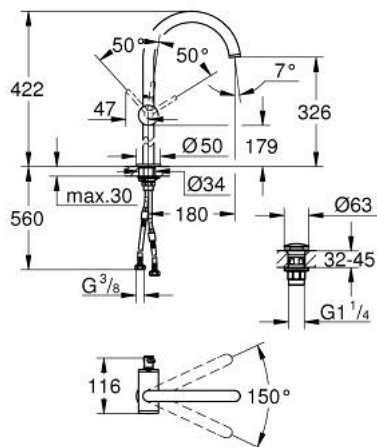

24 365 DA0 ATRIO SINGLE-LEVER BASIN MIXER 1/2" XL-SIZE

PRODUCT DESCRIPTION

- Colour: warm sunset
- single hole installation
- for free-standing basins
- GROHE SilkMove 28 mm ceramic cartridge
- with temperature limiter
- GROHE LongLife finish
- GROHE EcoJoy - less water, perfect flow
- maximum flow rate (at 3 bar): 5 l/min
- swivel tubular C-spout with mousseur
- stop limiter
- adjustable swivel area 0° / 150° / 360°
- Push-open waste set 1 1/4"
- flexible connection hoses

24 365 DA0 ATRIO SINGLE-LEVER BASIN MIXER 1/2" XL-SIZE

SELECT SPARE PART: , October 2021 – now

- 1: Safety ring (Spare part-nr. 4826600M)
- 2: Flow straightener (Spare part-nr. 48408000)
- 3: Sealing washer (Spare part-nr. 0128500M)
- 4: Fitting ring (Spare part-nr. 07419000)
- 5: Cartridge (Spare part-nr. 46963000)
- 6: Shank fastening assembly (Spare part-nr. 48409000)
- 7: Waste set with push-open plug (Spare part-nr. 65807DA0)