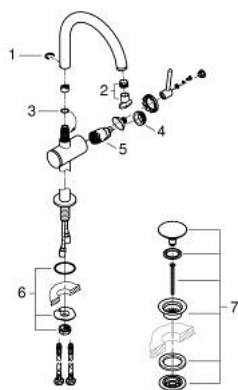

24 365 DA0 ATRIO SINGLE-LEVER BASIN MIXER 1/2" XL-SIZE

PRODUCT DESCRIPTION

- Colour: warm sunset
- single hole installation
- for free-standing basins
- GROHE SilkMove 28 mm ceramic cartridge
- with temperature limiter
- GROHE LongLife finish
- GROHE EcoJoy - less water, perfect flow
- maximum flow rate (at 3 bar): 5 l/min
- swivel tubular C-spout with mousseur
- stop limiter
- adjustable swivel area 0° / 150° / 360°
- Push-open waste set 1 1/4"
- flexible connection hoses

24 365 DA0 ATRIO SINGLE-LEVER BASIN MIXER 1/2" XL-SIZE

SELECT SPARE PART: , October 2021 – now

- 1: Safety ring (Spare part-nr. 4826600M)
- 2: Flow straightener (Spare part-nr. 48408000)
- 3: Sealing washer (Spare part-nr. 0128500M)
- 4: Fitting ring (Spare part-nr. 07419000)
- 5: Cartridge (Spare part-nr. 46963000)
- 6: Shank fastening assembly (Spare part-nr. 48409000)
- 7: Waste set with push-open plug (Spare part-nr. 65807DA0)