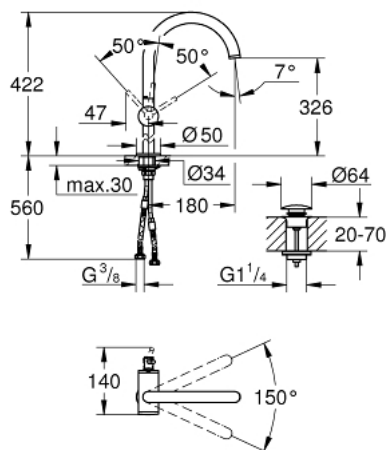

24 365 AL0 ATRIO SINGLE-LEVER BASIN MIXER 1/2" XL-SIZE

PRODUCT DESCRIPTION

- Colour: brushed hard graphite
- single hole installation
- for free-standing basins
- GROHE SilkMove 28 mm ceramic cartridge
- with temperature limiter
- GROHE LongLife finish
- GROHE EcoJoy - less water, perfect flow
- maximum flow rate (at 3 bar): 5 l/min
- swivel tubular C-spout with mousseur
- stop limiter
- adjustable swivel area 0° / 150° / 360°
- Push-open waste set 1 1/4"
- flexible connection hoses

24 365 AL0 ATRIO SINGLE-LEVER BASIN MIXER 1/2" XL-SIZE

SELECT SPARE PART: , October 2021 – now

- 1: Safety ring (Spare part-nr. 4826600M)
- 2: Flow straightener (Spare part-nr. 48408000)
- 3: Sealing washer (Spare part-nr. 0128500M)
- 4: Fitting ring (Spare part-nr. 07419000)
- 5: Cartridge (Spare part-nr. 46963000)
- 6: Shank fastening assembly (Spare part-nr. 48409000)
- 7: Waste set with push-open plug (Spare part-nr. 65807AL0)