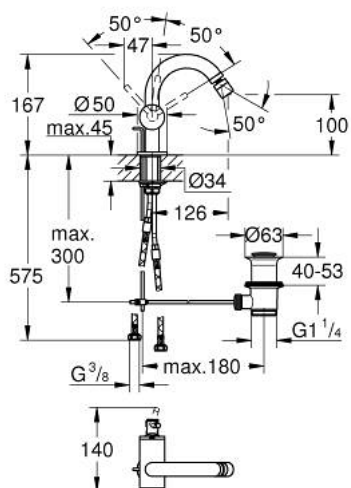

## 24 364 DC0 ATRIO SINGLE-LEVER BIDET MIXER

### PRODUCT DESCRIPTION

- Colour: Supersteel
- single hole installation
- GROHE SilkMove 28 mm ceramic cartridge
- with temperature limiter
- GROHE LongLife finish
- rapid installation system
- tubular C-spout with ball-joint mousseur
- pop-up waste set 1 1/4"
- flexible connection hoses

### SELECT SPARE PART: , October 2021 – now

- 1: Pop-up rod (Spare part-nr. 65196DC0)
- 2: Cartridge (Spare part-nr. 46963000)
- 3: Fitting ring (Spare part-nr. 07419000)
- 4: Mousseur (Spare part-nr. 06574DC0)
- 5: Shank fastening assembly (Spare part-nr. 48409000)
- 6: Pop-up waste set 1 1/4" (Spare part-nr. 28910DC0)
- 6.1: Plug (Spare part-nr. 07182DC0)
- 6.2: Eccentric rod (Spare part-nr. 07052000)
- 7: Eccentric rod (Spare part-nr. 07341000)\*
- \* Optional accessories