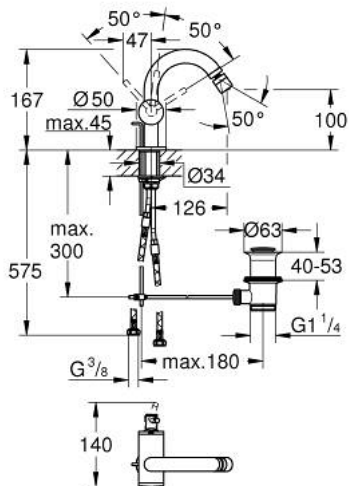

### PRODUCT DESCRIPTION

- Colour: warm sunset
- single hole installation
- GROHE SilkMove 28 mm ceramic cartridge
- with temperature limiter
- GROHE LongLife finish
- rapid installation system
- tubular C-spout with ball-joint mousseur
- pop-up waste set 1 1/4"
- flexible connection hoses

### SELECT SPARE PART: , October 2021 – now

- 1: Pop-up rod (Spare part-nr. 65196DA0)
  - 2: Cartridge (Spare part-nr. 46963000)
  - 3: Fitting ring (Spare part-nr. 07419000)
  - 4: Mousseur (Spare part-nr. 06574DA0)
  - 5: Shank fastening assembly (Spare part-nr. 48409000)
  - 6: Pop-up waste set 1 1/4" (Spare part-nr. 28910DA0)
  - 6.1: Plug (Spare part-nr. 07182DA0)
  - 6.2: Eccentric rod (Spare part-nr. 07052000)
  - 7: Eccentric rod (Spare part-nr. 07341000)\*
- \* Optional accessories