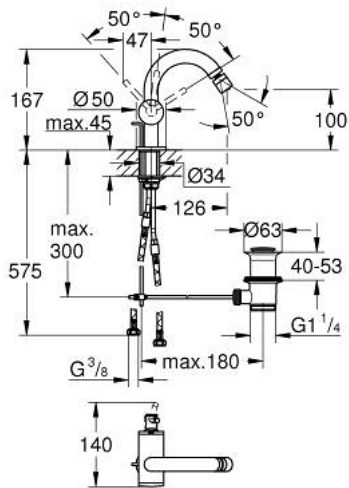

## 24 364 AL0 ATRIO SINGLE-LEVER BIDET MIXER

### PRODUCT DESCRIPTION

- Colour: brushed hard graphite
- single hole installation
- GROHE SilkMove 28 mm ceramic cartridge
- with temperature limiter
- GROHE LongLife finish
- rapid installation system
- tubular C-spout with ball-joint mousseur
- pop-up waste set 1 1/4"
- flexible connection hoses

### SELECT SPARE PART: , October 2021 – now

- 1: Pop-up rod (Spare part-nr. 65196AL0)
  - 2: Cartridge (Spare part-nr. 46963000)
  - 3: Fitting ring (Spare part-nr. 07419000)
  - 4: Mousseur (Spare part-nr. 06574AL0)
  - 5: Shank fastening assembly (Spare part-nr. 48409000)
  - 6: Pop-up waste set 1 1/4" (Spare part-nr. 28910AL0)
  - 6.1: Plug (Spare part-nr. 07182AL0)
  - 6.2: Eccentric rod (Spare part-nr. 07052000)
  - 7: Eccentric rod (Spare part-nr. 07341000)\*
- \* Optional accessories