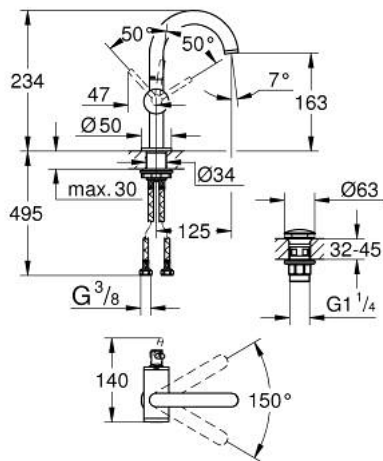

## 24 363 GL0 ATRIO SINGLE-LEVER BASIN MIXER 1/2" M-SIZE

### PRODUCT DESCRIPTION

- Colour: cool sunrise
- single hole installation
- GROHE SilkMove 28 mm ceramic cartridge
- with temperature limiter
- GROHE LongLife finish
- GROHE EcoJoy - less water, perfect flow
- maximum flow rate (at 3 bar): 5 l/min
- swivel tubular C-spout with mousseur
- stop limiter
- adjustable swivel area 0° / 150° / 360°
- Push-open waste set 1 1/4"
- flexible connection hoses

## 24 363 GL0 ATRIO SINGLE-LEVER BASIN MIXER 1/2" M-SIZE

**SELECT SPARE PART:** , October 2021 – now

- 1: Safety ring (Spare part-nr. 4826600M)
- 2: Flow straightener (Spare part-nr. 48408000)
- 3: Sealing washer (Spare part-nr. 0128500M)
- 4: Fitting ring (Spare part-nr. 07419000)
- 5: Cartridge (Spare part-nr. 46963000)
- 6: Shank fastening assembly (Spare part-nr. 48384000)
- 7: Waste set with push-open plug (Spare part-nr. 65807GL0)