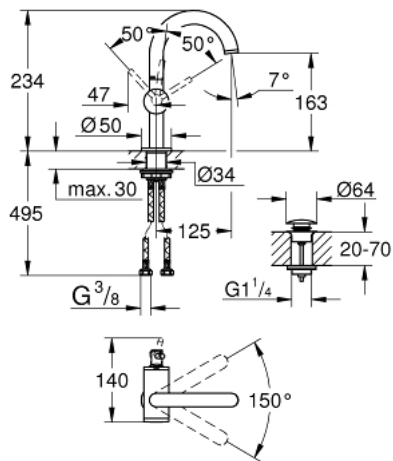

## 24 363 DC0 ATRIO SINGLE-LEVER BASIN MIXER 1/2" M-SIZE

### PRODUCT DESCRIPTION

- Colour: Supersteel
- single hole installation
- GROHE SilkMove 28 mm ceramic cartridge
- with temperature limiter
- GROHE LongLife finish
- GROHE EcoJoy 5.7 l/min laminar mousseur
- maximum flow rate (at 3 bar): 5 l/min
- swivel tubular C-spout with mousseur
- stop limiter
- adjustable swivel area 0° / 150° / 360°
- Push-open waste set 1 1/4"
- flexible connection hoses

## 24 363 DC0 ATRIO SINGLE-LEVER BASIN MIXER 1/2" M-SIZE

**SELECT SPARE PART:** , October 2021 – now

- 1: Safety ring (Spare part-nr. 4826600M)
- 2: Flow straightener (Spare part-nr. 48408000)
- 3: Sealing washer (Spare part-nr. 0128500M)
- 4: Fitting ring (Spare part-nr. 07419000)
- 5: Cartridge (Spare part-nr. 46963000)
- 6: Shank fastening assembly (Spare part-nr. 48384000)
- 7: Waste set with push-open plug (Spare part-nr. 65807DC0)