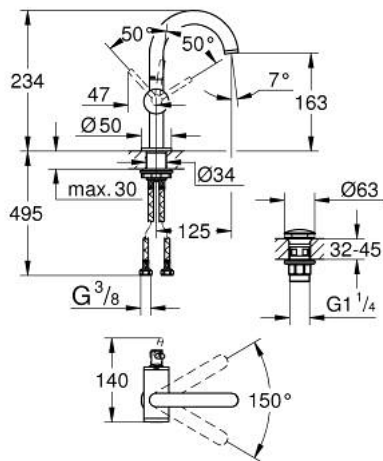

## 24 363 DA0 ATRIO SINGLE-LEVER BASIN MIXER 1/2" M-SIZE

### PRODUCT DESCRIPTION

- Colour: warm sunset
- single hole installation
- GROHE SilkMove 28 mm ceramic cartridge
- with temperature limiter
- GROHE LongLife finish
- GROHE EcoJoy - less water, perfect flow
- maximum flow rate (at 3 bar): 5 l/min
- swivel tubular C-spout with mousseur
- stop limiter
- adjustable swivel area 0° / 150° / 360°
- Push-open waste set 1 1/4"
- flexible connection hoses

## 24 363 DA0 ATRIO SINGLE-LEVER BASIN MIXER 1/2" M-SIZE

**SELECT SPARE PART:** , October 2021 – now

- 1: Safety ring (Spare part-nr. 4826600M)
- 2: Flow straightener (Spare part-nr. 48408000)
- 3: Sealing washer (Spare part-nr. 0128500M)
- 4: Fitting ring (Spare part-nr. 07419000)
- 5: Cartridge (Spare part-nr. 46963000)
- 6: Shank fastening assembly (Spare part-nr. 48384000)
- 7: Waste set with push-open plug (Spare part-nr. 65807DA0)