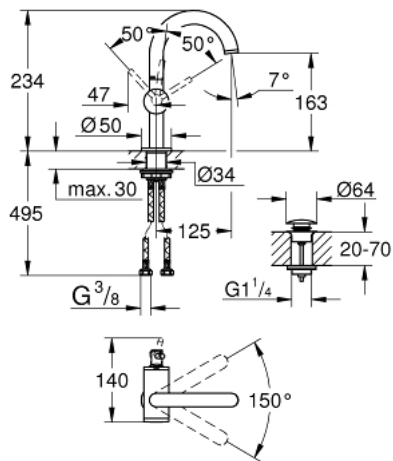

24 363 AL0 ATRIO SINGLE-LEVER BASIN MIXER 1/2" M-SIZE

PRODUCT DESCRIPTION

- Colour: brushed hard graphite
- single hole installation
- GROHE SilkMove 28 mm ceramic cartridge
- with temperature limiter
- GROHE LongLife finish
- GROHE EcoJoy - less water, perfect flow
- maximum flow rate (at 3 bar): 5 l/min
- swivel tubular C-spout with mousseur
- stop limiter
- adjustable swivel area 0° / 150° / 360°
- Push-open waste set 1 1/4"
- flexible connection hoses

24 363 AL0 ATRIO SINGLE-LEVER BASIN MIXER 1/2" M-SIZE

SELECT SPARE PART: , October 2021 – now

- 1: Safety ring (Spare part-nr. 4826600M)
- 2: Flow straightener (Spare part-nr. 48408000)
- 3: Sealing washer (Spare part-nr. 0128500M)
- 4: Fitting ring (Spare part-nr. 07419000)
- 5: Cartridge (Spare part-nr. 46963000)
- 6: Shank fastening assembly (Spare part-nr. 48384000)
- 7: Waste set with push-open plug (Spare part-nr. 65807AL0)