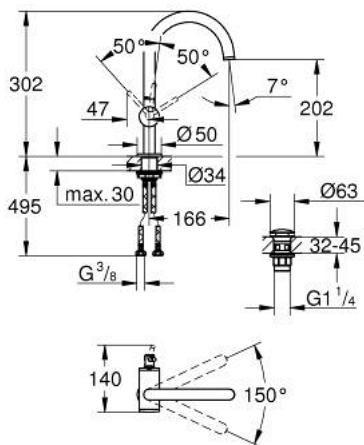

## 24 362 GL0 ATRIO SINGLE-LEVER BASIN MIXER 1/2" L-SIZE

### PRODUCT DESCRIPTION

- Colour: cool sunrise
- single hole installation
- GROHE SilkMove 28 mm ceramic cartridge
- with temperature limiter
- GROHE LongLife finish
- GROHE EcoJoy - less water, perfect flow
- maximum flow rate (at 3 bar): 5 l/min
- swivel tubular C-spout with mousseur
- stop limiter
- adjustable swivel area 0° / 150° / 360°
- Push-open waste set 1 1/4"
- flexible connection hoses

## 24 362 GL0 ATRIO SINGLE-LEVER BASIN MIXER 1/2" L-SIZE

**SELECT SPARE PART:** , October 2021 – now

- 1: Safety ring (Spare part-nr. 4826600M)
- 2: Flow straightener (Spare part-nr. 48408000)
- 3: Sealing washer (Spare part-nr. 0128500M)
- 4: Fitting ring (Spare part-nr. 07419000)
- 5: Cartridge (Spare part-nr. 46963000)
- 6: Shank fastening assembly (Spare part-nr. 48384000)
- 7: Waste set with push-open plug (Spare part-nr. 65807GL0)