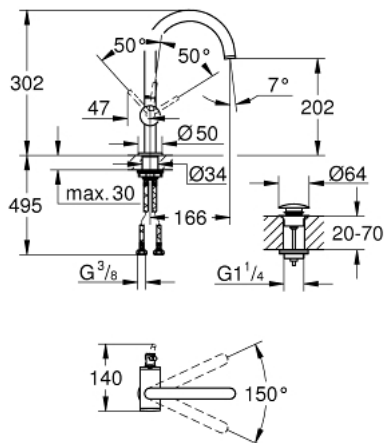

24 362 DC0 ATRIO SINGLE-LEVER BASIN MIXER 1/2" L-SIZE

PRODUCT DESCRIPTION

- Colour: Supersteel
- single hole installation
- GROHE SilkMove 28 mm ceramic cartridge
- with temperature limiter
- GROHE LongLife finish
- GROHE EcoJoy - less water, perfect flow
- maximum flow rate (at 3 bar): 5 l/min
- swivel tubular C-spout with mousseur
- stop limiter
- adjustable swivel area 0° / 150° / 360°
- Push-open waste set 1 1/4"
- flexible connection hoses

24 362 DC0 ATRIO SINGLE-LEVER BASIN MIXER 1/2" L-SIZE

SELECT SPARE PART: , October 2021 – now

- 1: Safety ring (Spare part-nr. 4826600M)
- 2: Flow straightener (Spare part-nr. 48408000)
- 3: Sealing washer (Spare part-nr. 0128500M)
- 4: Fitting ring (Spare part-nr. 07419000)
- 5: Cartridge (Spare part-nr. 46963000)
- 6: Shank fastening assembly (Spare part-nr. 48384000)
- 7: Waste set with push-open plug (Spare part-nr. 65807DC0)