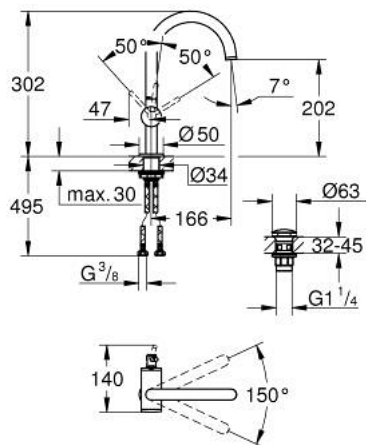

## 24 362 DA0 ATRIO SINGLE-LEVER BASIN MIXER 1/2" L-SIZE

### PRODUCT DESCRIPTION

- Colour: warm sunset
- single hole installation
- GROHE SilkMove 28 mm ceramic cartridge
- with temperature limiter
- GROHE LongLife finish
- GROHE EcoJoy - less water, perfect flow
- maximum flow rate (at 3 bar): 5 l/min
- swivel tubular C-spout with mousseur
- stop limiter
- adjustable swivel area 0° / 150° / 360°
- Push-open waste set 1 1/4"
- flexible connection hoses

24 362 DA0 **ATRIO SINGLE-LEVER BASIN MIXER 1/2"**  
**L-SIZE**

**SELECT SPARE PART:** , October 2021 – now

- 1: Safety ring (Spare part-nr. 4826600M)
- 2: Flow straightener (Spare part-nr. 48408000)
- 3: Sealing washer (Spare part-nr. 0128500M)
- 4: Fitting ring (Spare part-nr. 07419000)
- 5: Cartridge (Spare part-nr. 46963000)
- 6: Shank fastening assembly (Spare part-nr. 48384000)
- 7: Waste set with push-open plug (Spare part-nr. 65807DA0)