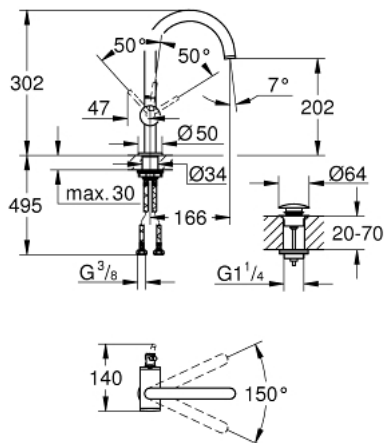

24 362 AL0 ATRIO SINGLE-LEVER BASIN MIXER 1/2" L-SIZE

PRODUCT DESCRIPTION

- Colour: brushed hard graphite
- single hole installation
- GROHE SilkMove 28 mm ceramic cartridge
- with temperature limiter
- GROHE LongLife finish
- GROHE EcoJoy - less water, perfect flow
- maximum flow rate (at 3 bar): 5 l/min
- swivel tubular C-spout with mousseur
- stop limiter
- adjustable swivel area 0° / 150° / 360°
- Push-open waste set 1 1/4"
- flexible connection hoses

24 362 AL0 ATRIO SINGLE-LEVER BASIN MIXER 1/2" L-SIZE

SELECT SPARE PART: , October 2021 – now

- 1: Safety ring (Spare part-nr. 4826600M)
- 2: Flow straightener (Spare part-nr. 48408000)
- 3: Sealing washer (Spare part-nr. 0128500M)
- 4: Fitting ring (Spare part-nr. 07419000)
- 5: Cartridge (Spare part-nr. 46963000)
- 6: Shank fastening assembly (Spare part-nr. 48384000)
- 7: Waste set with push-open plug (Spare part-nr. 65807AL0)