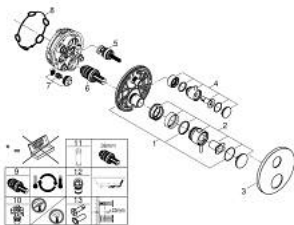

24 359 GL0 ATRIO THERMOSTATIC BATH TUB MIXER FOR 2 OUTLETS WITH INTEGRATED SHUT OFF/DIVERTER VALVE

PRODUCT DESCRIPTION

- Colour: cool sunrise
- trim set for GROHE Rapido SmartBox (35 600/35 604)
- GROHE TurboStat - compact cartridge with wax thermoelement
- GROHE LongLife finish
- wall escutcheon with GROHE FastFixation (covered escutcheon- and shaft sealing, covered fixing)
- metal escutcheon, retroactively 6° adjustable
- printed hand shower and bath filler symbol
- GROHE SafeStop - safety button at 38°C
- GROHE SafeStop Plus - optional temperature limiter at 43°C or 46°C included
- GROHE AquaDimmer, integrated shut off/diverter valve
- metal handles
- without roughing-in set 35 600/35 604 (please order separately)
- flow performance: outlet B = 27 l/min outlet C = 30 l/min

24 359 GL0 ATRIO THERMOSTATIC BATH TUB MIXER FOR 2 OUTLETS WITH INTEGRATED SHUT OFF/DIVERTER VALVE

SELECT SPARE PART: , October 2021 – April 2024

- 1: Mounting plate (Spare part-nr. 49080000)
- 2: Temperature control handle (Spare part-nr. 49089GL0)
- 3: Escutcheon (Spare part-nr. 49247GL0)
- 4: Shut-off handle Aquadimmer (Spare part-nr. 49090GL0)
- 5: Aquadimmer (Spare part-nr. 49084000)
- 6: Thermostatic compact cartridge 3/4" (Spare part-nr. 49028000)
- 7: Non-return valve (Spare part-nr. 49085000)
- 8: Ball seal dia. 9x6.8 mm (Spare part-nr. 48360000)
- 9: GROHE TurboStat cartridge 3/4" (Spare part-nr. 49003000)*
- 10: Service stops (Spare part-nr. 1405300M)*
- 11: Socket spanner (Spare part-nr. 49059000)*
- 12: Backflow protection combination (EN1717) (Spare part-nr. 14055000)*
- 13: Universal extension set 2-handle thermostats, 25 mm (Spare part-nr. 14058000)*