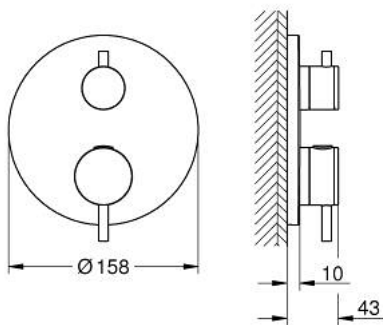

24 359 GL0 ATRIO THERMOSTATIC BATH TUB MIXER FOR 2 OUTLETS WITH INTEGRATED SHUT OFF/DIVERTER VALVE

PRODUCT DESCRIPTION

- Colour: cool sunrise
- trim set for GROHE Rapido SmartBox (35 600/35 604)
- GROHE TurboStat - compact cartridge with wax thermoelement
- GROHE LongLife finish
- wall escutcheon with GROHE FastFixation (covered escutcheon- and shaft sealing, covered fixing)
- metal escutcheon, retroactively 6° adjustable
- printed hand shower and bath filler symbol
- GROHE SafeStop - safety button at 38°C
- GROHE SafeStop Plus - optional temperature limiter at 43°C or 46°C included
- GROHE AquaDimmer, integrated shut off/diverter valve
- metal handles
- without roughing-in set 35 600/35 604 (please order separately)
- flow performance: outlet B = 27 l/min outlet C = 30 l/min

24 359 GL0 ATRIO THERMOSTATIC BATH TUB MIXER FOR 2 OUTLETS WITH INTEGRATED SHUT OFF/DIVERTER VALVE

SELECT SPARE PART: , October 2021 – April 2024

- 1: Mounting plate (Spare part-nr. 49080000)
- 2: Temperature control handle (Spare part-nr. 49089GL0)
- 3: Escutcheon (Spare part-nr. 49247GL0)
- 4: Shut-off handle Aquadimmer (Spare part-nr. 49090GL0)
- 5: Aquadimmer (Spare part-nr. 49084000)
- 6: Thermostatic compact cartridge 3/4" (Spare part-nr. 49028000)
- 7: Non-return valve (Spare part-nr. 49085000)
- 8: Ball seal dia. 9x6.8 mm (Spare part-nr. 48360000)
- 9: GROHE TurboStat cartridge 3/4" (Spare part-nr. 49003000)*
- 10: Service stops (Spare part-nr. 1405300M)*
- 11: Socket spanner (Spare part-nr. 49059000)*
- 12: Backflow protection combination (EN1717) (Spare part-nr. 14055000)*
- 13: Universal extension set 2-handle thermostats, 25 mm (Spare part-nr. 14058000)*