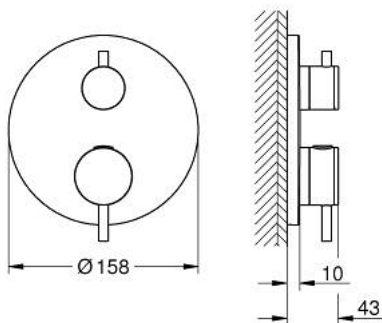

24 359 DC0 ATRIO THERMOSTATIC BATH TUB MIXER FOR 2 OUTLETS WITH INTEGRATED SHUT OFF/DIVERTER VALVE

PRODUCT DESCRIPTION

- Colour: Supersteel
- trim set for GROHE Rapido SmartBox (35 600/35 604)
- GROHE TurboStat - compact cartridge with wax thermoelement
- GROHE LongLife finish
- wall escutcheon with GROHE FastFixation (covered escutcheon- and shaft sealing, covered fixing)
- metal escutcheon, retroactively 6° adjustable
- printed hand shower and bath filler symbol
- GROHE SafeStop - safety button at 38°C
- GROHE SafeStop Plus - optional temperature limiter at 43°C or 46°C included
- GROHE AquaDimmer, integrated shut off/diverter valve
- metal handles
- without roughing-in set 35 600/35 604 (please order separately)
- flow performance: outlet B = 27 l/min outlet C = 30 l/min

24 359 DC0 ATRIO THERMOSTATIC BATH TUB MIXER FOR 2 OUTLETS WITH INTEGRATED SHUT OFF/DIVERTER VALVE

SELECT SPARE PART: , October 2021 – April 2024

- 1: Mounting plate (Spare part-nr. 49080000)
- 2: Temperature control handle (Spare part-nr. 49089DC0)
- 3: Escutcheon (Spare part-nr. 49247DC0)
- 4: Shut-off handle Aquadimmer (Spare part-nr. 49090DC0)
- 5: Aquadimmer (Spare part-nr. 49084000)
- 6: Thermostatic compact cartridge 3/4" (Spare part-nr. 49028000)
- 7: Non-return valve (Spare part-nr. 49085000)
- 8: Ball seal dia. 9x6.8 mm (Spare part-nr. 48360000)
- 9: GROHE TurboStat cartridge 3/4" (Spare part-nr. 49003000)*
- 10: Service stops (Spare part-nr. 1405300M)*
- 11: Socket spanner (Spare part-nr. 49059000)*
- 12: Backflow protection combination (EN1717) (Spare part-nr. 14055000)*
- 13: Universal extension set 2-handle thermostats, 25 mm (Spare part-nr. 14058000)*