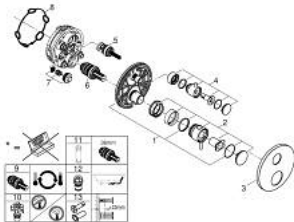

24 359 DC0 ATRIO THERMOSTATIC BATH TUB MIXER FOR 2 OUTLETS WITH INTEGRATED SHUT OFF/DIVERTER VALVE

PRODUCT DESCRIPTION

- Colour: Supersteel
- trim set for GROHE Rapido SmartBox (35 600/35 604)
- GROHE TurboStat - compact cartridge with wax thermoelement
- GROHE LongLife finish
- wall escutcheon with GROHE FastFixation (covered escutcheon- and shaft sealing, covered fixing)
- metal escutcheon, retroactively 6° adjustable
- printed hand shower and bath filler symbol
- GROHE SafeStop - safety button at 38°C
- GROHE SafeStop Plus - optional temperature limiter at 43°C or 46°C included
- GROHE AquaDimmer, integrated shut off/diverter valve
- metal handles
- without roughing-in set 35 600/35 604 (please order separately)
- flow performance: outlet B = 27 l/min outlet C = 30 l/min

24 359 DC0 ATRIO THERMOSTATIC BATH TUB MIXER FOR 2 OUTLETS WITH INTEGRATED SHUT OFF/DIVERTER VALVE

SELECT SPARE PART: , October 2021 – April 2024

- 1: Mounting plate (Spare part-nr. 49080000)
- 2: Temperature control handle (Spare part-nr. 49089DC0)
- 3: Escutcheon (Spare part-nr. 49247DC0)
- 4: Shut-off handle Aquadimmer (Spare part-nr. 49090DC0)
- 5: Aquadimmer (Spare part-nr. 49084000)
- 6: Thermostatic compact cartridge 3/4" (Spare part-nr. 49028000)
- 7: Non-return valve (Spare part-nr. 49085000)
- 8: Ball seal dia. 9x6.8 mm (Spare part-nr. 48360000)
- 9: GROHE TurboStat cartridge 3/4" (Spare part-nr. 49003000)*
- 10: Service stops (Spare part-nr. 1405300M)*
- 11: Socket spanner (Spare part-nr. 49059000)*
- 12: Backflow protection combination (EN1717) (Spare part-nr. 14055000)*
- 13: Universal extension set 2-handle thermostats, 25 mm (Spare part-nr. 14058000)*