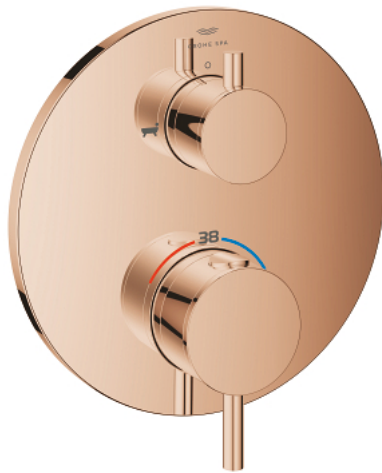

24 359 DA0 ATRIO THERMOSTATIC BATH TUB MIXER FOR 2 OUTLETS WITH INTEGRATED SHUT OFF/DIVERTER VALVE

PRODUCT DESCRIPTION

- Colour: warm sunset
- trim set for GROHE Rapido SmartBox (35 600/35 604)
- GROHE TurboStat - compact cartridge with wax thermoelement
- GROHE LongLife finish
- wall escutcheon with GROHE FastFixation (covered escutcheon- and shaft sealing, covered fixing)
- metal escutcheon, retroactively 6° adjustable
- printed hand shower and bath filler symbol
- GROHE SafeStop - safety button at 38°C
- GROHE SafeStop Plus - optional temperature limiter at 43°C or 46°C included
- GROHE AquaDimmer, integrated shut off/diverter valve
- metal handles
- without roughing-in set 35 600/35 604 (please order separately)
- flow performance: outlet B = 27 l/min outlet C = 30 l/min

24 359 DA0 ATRIO THERMOSTATIC BATH TUB MIXER FOR 2 OUTLETS WITH INTEGRATED SHUT OFF/DIVERTER VALVE

SELECT SPARE PART: , October 2021 – April 2024

- 1: Mounting plate (Spare part-nr. 49080000)
- 2: Temperature control handle (Spare part-nr. 49089DA0)
- 3: Escutcheon (Spare part-nr. 49247DA0)
- 4: Shut-off handle Aquadimmer (Spare part-nr. 49090DA0)
- 5: Aquadimmer (Spare part-nr. 49084000)
- 6: Thermostatic compact cartridge 3/4" (Spare part-nr. 49028000)
- 7: Non-return valve (Spare part-nr. 49085000)
- 8: Ball seal dia. 9x6.8 mm (Spare part-nr. 48360000)
- 9: GROHE TurboStat cartridge 3/4" (Spare part-nr. 49003000)*
- 10: Service stops (Spare part-nr. 1405300M)*
- 11: Socket spanner (Spare part-nr. 49059000)*
- 12: Backflow protection combination (EN1717) (Spare part-nr. 14055000)*
- 13: Universal extension set 2-handle thermostats, 25 mm (Spare part-nr. 14058000)*