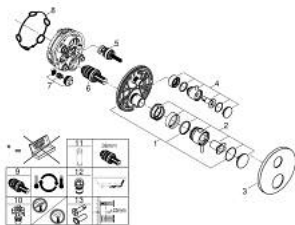

24 359 DA0 ATRIO THERMOSTATIC BATH TUB MIXER FOR 2 OUTLETS WITH INTEGRATED SHUT OFF/DIVERTER VALVE

PRODUCT DESCRIPTION

- Colour: warm sunset
- trim set for GROHE Rapido SmartBox (35 600/35 604)
- GROHE TurboStat - compact cartridge with wax thermoelement
- GROHE LongLife finish
- wall escutcheon with GROHE FastFixation (covered escutcheon- and shaft sealing, covered fixing)
- metal escutcheon, retroactively 6° adjustable
- printed hand shower and bath filler symbol
- GROHE SafeStop - safety button at 38°C
- GROHE SafeStop Plus - optional temperature limiter at 43°C or 46°C included
- GROHE AquaDimmer, integrated shut off/diverter valve
- metal handles
- without roughing-in set 35 600/35 604 (please order separately)
- flow performance: outlet B = 27 l/min outlet C = 30 l/min

24 359 DA0 ATRIO THERMOSTATIC BATH TUB MIXER FOR 2 OUTLETS WITH INTEGRATED SHUT OFF/DIVERTER VALVE

SELECT SPARE PART: , October 2021 – April 2024

- 1: Mounting plate (Spare part-nr. 49080000)
- 2: Temperature control handle (Spare part-nr. 49089DA0)
- 3: Escutcheon (Spare part-nr. 49247DA0)
- 4: Shut-off handle Aquadimmer (Spare part-nr. 49090DA0)
- 5: Aquadimmer (Spare part-nr. 49084000)
- 6: Thermostatic compact cartridge 3/4" (Spare part-nr. 49028000)
- 7: Non-return valve (Spare part-nr. 49085000)
- 8: Ball seal dia. 9x6.8 mm (Spare part-nr. 48360000)
- 9: GROHE TurboStat cartridge 3/4" (Spare part-nr. 49003000)*
- 10: Service stops (Spare part-nr. 1405300M)*
- 11: Socket spanner (Spare part-nr. 49059000)*
- 12: Backflow protection combination (EN1717) (Spare part-nr. 14055000)*
- 13: Universal extension set 2-handle thermostats, 25 mm (Spare part-nr. 14058000)*