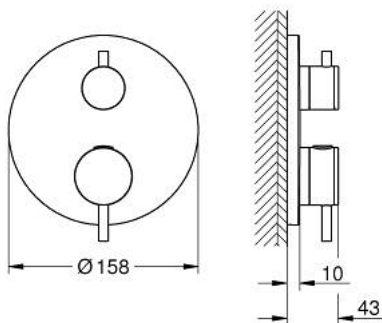

24 359 DA0 ATRIO THERMOSTATIC BATH TUB MIXER FOR 2 OUTLETS WITH INTEGRATED SHUT OFF/DIVERTER VALVE

PRODUCT DESCRIPTION

- Colour: warm sunset
- trim set for GROHE Rapido SmartBox (35 600/35 604)
- GROHE TurboStat - compact cartridge with wax thermoelement
- GROHE LongLife finish
- wall escutcheon with GROHE FastFixation (covered escutcheon- and shaft sealing, covered fixing)
- metal escutcheon, retroactively 6° adjustable
- printed hand shower and bath filler symbol
- GROHE SafeStop - safety button at 38°C
- GROHE SafeStop Plus - optional temperature limiter at 43°C or 46°C included
- GROHE AquaDimmer, integrated shut off/diverter valve
- metal handles
- without roughing-in set 35 600/35 604 (please order separately)
- flow performance: outlet B = 27 l/min outlet C = 30 l/min

24 359 DA0 ATRIO THERMOSTATIC BATH TUB MIXER FOR 2 OUTLETS WITH INTEGRATED SHUT OFF/DIVERTER VALVE

SELECT SPARE PART: , October 2021 – April 2024

- 1: Mounting plate (Spare part-nr. 49080000)
- 2: Temperature control handle (Spare part-nr. 49089DA0)
- 3: Escutcheon (Spare part-nr. 49247DA0)
- 4: Shut-off handle Aquadimmer (Spare part-nr. 49090DA0)
- 5: Aquadimmer (Spare part-nr. 49084000)
- 6: Thermostatic compact cartridge 3/4" (Spare part-nr. 49028000)
- 7: Non-return valve (Spare part-nr. 49085000)
- 8: Ball seal dia. 9x6.8 mm (Spare part-nr. 48360000)
- 9: GROHE TurboStat cartridge 3/4" (Spare part-nr. 49003000)*
- 10: Service stops (Spare part-nr. 1405300M)*
- 11: Socket spanner (Spare part-nr. 49059000)*
- 12: Backflow protection combination (EN1717) (Spare part-nr. 14055000)*
- 13: Universal extension set 2-handle thermostats, 25 mm (Spare part-nr. 14058000)*