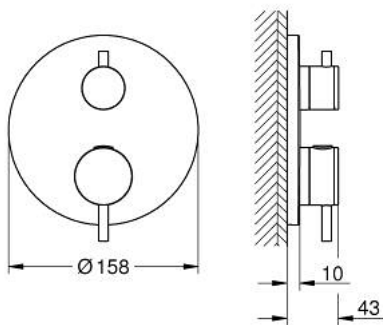

## 24 359 AL0 ATRIO THERMOSTATIC BATH TUB MIXER FOR 2 OUTLETS WITH INTEGRATED SHUT OFF/DIVERTER VALVE

### PRODUCT DESCRIPTION

- Colour: brushed hard graphite
- trim set for GROHE Rapido SmartBox (35 600/35 604)
- GROHE TurboStat - compact cartridge with wax thermoelement
- GROHE LongLife finish
- wall escutcheon with GROHE FastFixation (covered escutcheon- and shaft sealing, covered fixing)
- metal escutcheon, retroactively 6° adjustable
- printed hand shower and bath filler symbol
- GROHE SafeStop - safety button at 38°C
- GROHE SafeStop Plus - optional temperature limiter at 43°C or 46°C included
- GROHE AquaDimmer, integrated shut off/diverter valve
- metal handles
- without roughing-in set 35 600/35 604 (please order separately)
- flow performance: outlet B = 27 l/min outlet C = 30 l/min

## 24 359 AL0 ATRIO THERMOSTATIC BATH TUB MIXER FOR 2 OUTLETS WITH INTEGRATED SHUT OFF/DIVERTER VALVE

**SELECT SPARE PART:** , October 2021 – April 2024

- 1: Mounting plate (Spare part-nr. 49080000)
- 2: Temperature control handle (Spare part-nr. 49089AL0)
- 3: Escutcheon (Spare part-nr. 49247AL0)
- 4: Shut-off handle Aquadimmer (Spare part-nr. 49090AL0)
- 5: Aquadimmer (Spare part-nr. 49084000)
- 6: Thermostatic compact cartridge 3/4" (Spare part-nr. 49028000)
- 7: Non-return valve (Spare part-nr. 49085000)
- 8: Ball seal dia. 9x6.8 mm (Spare part-nr. 48360000)
- 9: GROHE TurboStat cartridge 3/4" (Spare part-nr. 49003000)\*
- 10: Service stops (Spare part-nr. 1405300M)\*
- 11: Socket spanner (Spare part-nr. 49059000)\*
- 12: Backflow protection combination (EN1717) (Spare part-nr. 14055000)\*
- 13: Universal extension set 2-handle thermostats, 25 mm (Spare part-nr. 14058000)\*