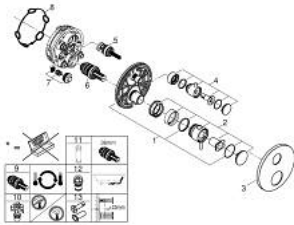

## 24 359 AL0 ATRIO THERMOSTATIC BATH TUB MIXER FOR 2 OUTLETS WITH INTEGRATED SHUT OFF/DIVERTER VALVE

### PRODUCT DESCRIPTION

- Colour: brushed hard graphite
- trim set for GROHE Rapido SmartBox (35 600/35 604)
- GROHE TurboStat - compact cartridge with wax thermoelement
- GROHE LongLife finish
- wall escutcheon with GROHE FastFixation (covered escutcheon- and shaft sealing, covered fixing)
- metal escutcheon, retroactively 6° adjustable
- printed hand shower and bath filler symbol
- GROHE SafeStop - safety button at 38°C
- GROHE SafeStop Plus - optional temperature limiter at 43°C or 46°C included
- GROHE AquaDimmer, integrated shut off/diverter valve
- metal handles
- without roughing-in set 35 600/35 604 (please order separately)
- flow performance: outlet B = 27 l/min outlet C = 30 l/min

## 24 359 AL0 ATRIO THERMOSTATIC BATH TUB MIXER FOR 2 OUTLETS WITH INTEGRATED SHUT OFF/DIVERTER VALVE

**SELECT SPARE PART:** , October 2021 – April 2024

- 1: Mounting plate (Spare part-nr. 49080000)
- 2: Temperature control handle (Spare part-nr. 49089AL0)
- 3: Escutcheon (Spare part-nr. 49247AL0)
- 4: Shut-off handle Aquadimmer (Spare part-nr. 49090AL0)
- 5: Aquadimmer (Spare part-nr. 49084000)
- 6: Thermostatic compact cartridge 3/4" (Spare part-nr. 49028000)
- 7: Non-return valve (Spare part-nr. 49085000)
- 8: Ball seal dia. 9x6.8 mm (Spare part-nr. 48360000)
- 9: GROHE TurboStat cartridge 3/4" (Spare part-nr. 49003000)\*
- 10: Service stops (Spare part-nr. 1405300M)\*
- 11: Socket spanner (Spare part-nr. 49059000)\*
- 12: Backflow protection combination (EN1717) (Spare part-nr. 14055000)\*
- 13: Universal extension set 2-handle thermostats, 25 mm (Spare part-nr. 14058000)\*