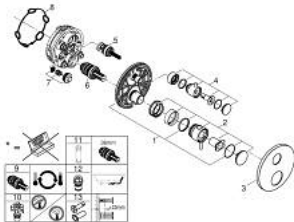

24 359 000 ATRIO THERMOSTATIC BATH TUB MIXER FOR 2 OUTLETS WITH INTEGRATED SHUT OFF/DIVERTER VALVE

PRODUCT DESCRIPTION

- Colour: chrome
- trim set for GROHE Rapido SmartBox (35 600/35 604)
- GROHE TurboStat - compact cartridge with wax thermoelement
- GROHE LongLife finish
- wall escutcheon with GROHE FastFixation (covered escutcheon- and shaft sealing, covered fixing)
- metal escutcheon, retroactively 6° adjustable
- printed hand shower and bath filler symbol
- GROHE SafeStop - safety button at 38°C
- GROHE SafeStop Plus - optional temperature limiter at 43°C or 46°C included
- GROHE AquaDimmer, integrated shut off/diverter valve
- metal handles
- without roughing-in set 35 600/35 604 (please order separately)
- flow performance: outlet B = 27 l/min outlet C = 30 l/min

24 359 000 ATRIO THERMOSTATIC BATH TUB MIXER FOR 2 OUTLETS WITH INTEGRATED SHUT OFF/DIVERTER VALVE

SELECT SPARE PART: , October 2021 – April 2024

- 1: Mounting plate (Spare part-nr. 49080000)
- 2: Temperature control handle (Spare part-nr. 49089000)
- 3: Escutcheon (Spare part-nr. 49247000)
- 4: Shut-off handle Aquadimmer (Spare part-nr. 49090000)
- 5: Aquadimmer (Spare part-nr. 49084000)
- 6: Thermostatic compact cartridge 3/4" (Spare part-nr. 49028000)
- 7: Non-return valve (Spare part-nr. 49085000)
- 8: Ball seal dia. 9x6.8 mm (Spare part-nr. 48360000)
- 9: GROHE TurboStat cartridge 3/4" (Spare part-nr. 49003000)*
- 10: Service stops (Spare part-nr. 1405300M)*
- 11: Socket spanner (Spare part-nr. 49059000)*
- 12: Backflow protection combination (EN1717) (Spare part-nr. 14055000)*
- 13: Universal extension set 2-handle thermostats, 25 mm (Spare part-nr. 14058000)*