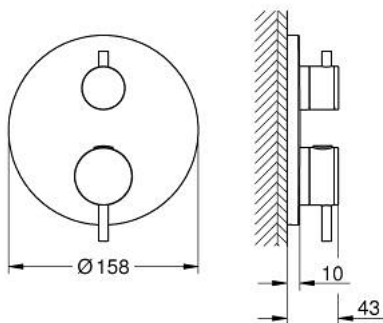

24 359 000 ATRIO THERMOSTATIC BATH TUB MIXER FOR 2 OUTLETS WITH INTEGRATED SHUT OFF/DIVERTER VALVE

PRODUCT DESCRIPTION

- Colour: chrome
- trim set for GROHE Rapido SmartBox (35 600/35 604)
- GROHE TurboStat - compact cartridge with wax thermoelement
- GROHE LongLife finish
- wall escutcheon with GROHE FastFixation (covered escutcheon- and shaft sealing, covered fixing)
- metal escutcheon, retroactively 6° adjustable
- printed hand shower and bath filler symbol
- GROHE SafeStop - safety button at 38°C
- GROHE SafeStop Plus - optional temperature limiter at 43°C or 46°C included
- GROHE AquaDimmer, integrated shut off/diverter valve
- metal handles
- without roughing-in set 35 600/35 604 (please order separately)
- flow performance: outlet B = 27 l/min outlet C = 30 l/min

24 359 000 ATRIO THERMOSTATIC BATH TUB MIXER FOR 2 OUTLETS WITH INTEGRATED SHUT OFF/DIVERTER VALVE

SELECT SPARE PART: , October 2021 – April 2024

- 1: Mounting plate (Spare part-nr. 49080000)
- 2: Temperature control handle (Spare part-nr. 49089000)
- 3: Escutcheon (Spare part-nr. 49247000)
- 4: Shut-off handle Aquadimmer (Spare part-nr. 49090000)
- 5: Aquadimmer (Spare part-nr. 49084000)
- 6: Thermostatic compact cartridge 3/4" (Spare part-nr. 49028000)
- 7: Non-return valve (Spare part-nr. 49085000)
- 8: Ball seal dia. 9x6.8 mm (Spare part-nr. 48360000)
- 9: GROHE TurboStat cartridge 3/4" (Spare part-nr. 49003000)*
- 10: Service stops (Spare part-nr. 1405300M)*
- 11: Socket spanner (Spare part-nr. 49059000)*
- 12: Backflow protection combination (EN1717) (Spare part-nr. 14055000)*
- 13: Universal extension set 2-handle thermostats, 25 mm (Spare part-nr. 14058000)*