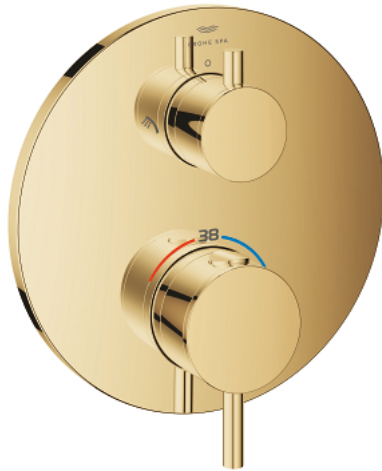

24 358 GL0 ATRIO THERMOSTATIC SHOWER MIXER FOR 2 OUTLETS WITH INTEGRATED SHUT OFF/DIVERTER VALVE

PRODUCT DESCRIPTION

- Colour: cool sunrise
- trim set for GROHE Rapido SmartBox (35 600/35 604)
- GROHE TurboStat - compact cartridge with wax thermostatic element
- GROHE LongLife finish
- wall escutcheon with GROHE FastFixation (covered escutcheon- and shaft sealing, covered fixing)
- metal escutcheon, retroactively 6° adjustable
- printed head and hand shower symbol
- GROHE SafeStop - safety button at 38°C
- GROHE SafeStop Plus - optional temperature limiter at 43°C or 46°C included
- GROHE AquaDimmer, integrated shut off/diverter valve
- metal handles
- without roughing-in set 35 600/35 604 (please order separately)
- flow performance: outlet B = 27 l/min outlet C = 30 l/min

24 358 GL0 ATRIO THERMOSTATIC SHOWER MIXER FOR 2 OUTLETS WITH INTEGRATED SHUT OFF/DIVERTER VALVE

SELECT SPARE PART: , October 2021 – now

- 1: Mounting plate (Spare part-nr. 49080000)
- 2: Temperature control handle (Spare part-nr. 49089GL0)
- 3: Escutcheon (Spare part-nr. 49246GL0)
- 4: Shut-off handle Aquadimmer (Spare part-nr. 49090GL0)
- 5: Aquadimmer (Spare part-nr. 49084000)
- 6: Thermostatic compact cartridge 3/4" (Spare part-nr. 49028000)
- 7: Non-return valve (Spare part-nr. 49085000)
- 8: Ball seal dia. 9x6.8 mm (Spare part-nr. 48360000)
- 9: GROHE TurboStat cartridge 3/4" (Spare part-nr. 49003000)*
- 10: Service stops (Spare part-nr. 1405300M)*
- 11: Socket spanner (Spare part-nr. 49059000)*
- 12: Backflow protection combination (EN1717) (Spare part-nr. 14055000)*
- 13: Universal extension set 2-handle thermostats, 25 mm (Spare part-nr. 14058000)*