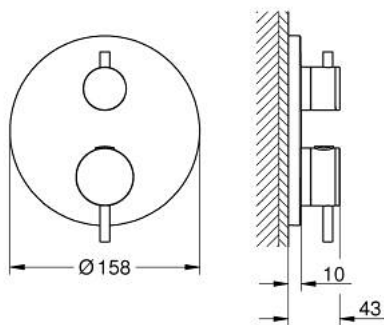

24 358 GL0 ATRIO THERMOSTATIC SHOWER MIXER FOR 2 OUTLETS WITH INTEGRATED SHUT OFF/DIVERTER VALVE

PRODUCT DESCRIPTION

- Colour: cool sunrise
- trim set for GROHE Rapido SmartBox (35 600/35 604)
- GROHE TurboStat - compact cartridge with wax thermostatic element
- GROHE LongLife finish
- wall escutcheon with GROHE FastFixation (covered escutcheon- and shaft sealing, covered fixing)
- metal escutcheon, retroactively 6° adjustable
- printed head and hand shower symbol
- GROHE SafeStop - safety button at 38°C
- GROHE SafeStop Plus - optional temperature limiter at 43°C or 46°C included
- GROHE AquaDimmer, integrated shut off/diverter valve
- metal handles
- without roughing-in set 35 600/35 604 (please order separately)
- flow performance: outlet B = 27 l/min outlet C = 30 l/min

24 358 GL0 ATRIO THERMOSTATIC SHOWER MIXER FOR 2 OUTLETS WITH INTEGRATED SHUT OFF/DIVERTER VALVE

SELECT SPARE PART: , October 2021 – now

- 1: Mounting plate (Spare part-nr. 49080000)
- 2: Temperature control handle (Spare part-nr. 49089GL0)
- 3: Escutcheon (Spare part-nr. 49246GL0)
- 4: Shut-off handle Aquadimmer (Spare part-nr. 49090GL0)
- 5: Aquadimmer (Spare part-nr. 49084000)
- 6: Thermostatic compact cartridge 3/4" (Spare part-nr. 49028000)
- 7: Non-return valve (Spare part-nr. 49085000)
- 8: Ball seal dia. 9x6.8 mm (Spare part-nr. 48360000)
- 9: GROHE TurboStat cartridge 3/4" (Spare part-nr. 49003000)*
- 10: Service stops (Spare part-nr. 1405300M)*
- 11: Socket spanner (Spare part-nr. 49059000)*
- 12: Backflow protection combination (EN1717) (Spare part-nr. 14055000)*
- 13: Universal extension set 2-handle thermostats, 25 mm (Spare part-nr. 14058000)*