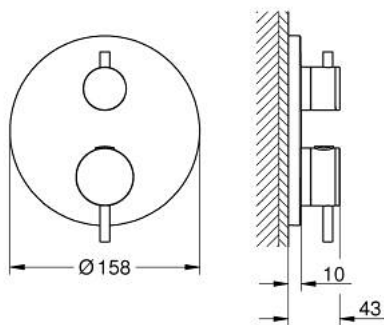

24 358 DC0 ATRIO THERMOSTATIC SHOWER MIXER FOR 2 OUTLETS WITH INTEGRATED SHUT OFF/DIVERTER VALVE

PRODUCT DESCRIPTION

- Colour: Supersteel
- trim set for GROHE Rapido SmartBox (35 600/35 604)
- GROHE TurboStat - compact cartridge with wax thermostatic element
- GROHE LongLife finish
- wall escutcheon with GROHE FastFixation (covered escutcheon- and shaft sealing, covered fixing)
- metal escutcheon, retroactively 6° adjustable
- printed head and hand shower symbol
- GROHE SafeStop - safety button at 38°C
- GROHE SafeStop Plus - optional temperature limiter at 43°C or 46°C included
- GROHE AquaDimmer, integrated shut off/diverter valve
- metal handles
- without roughing-in set 35 600/35 604 (please order separately)
- flow performance: outlet B = 27 l/min outlet C = 30 l/min

24 358 DC0 ATRIO THERMOSTATIC SHOWER MIXER FOR 2 OUTLETS WITH INTEGRATED SHUT OFF/DIVERTER VALVE

SELECT SPARE PART: , October 2021 – now

- 1: Mounting plate (Spare part-nr. 49080000)
- 2: Temperature control handle (Spare part-nr. 49089DC0)
- 3: Escutcheon (Spare part-nr. 49246DC0)
- 4: Shut-off handle Aquadimmer (Spare part-nr. 49090DC0)
- 5: Aquadimmer (Spare part-nr. 49084000)
- 6: Thermostatic compact cartridge 3/4" (Spare part-nr. 49028000)
- 7: Non-return valve (Spare part-nr. 49085000)
- 8: Ball seal dia. 9x6.8 mm (Spare part-nr. 48360000)
- 9: GROHE TurboStat cartridge 3/4" (Spare part-nr. 49003000)*
- 10: Service stops (Spare part-nr. 1405300M)*
- 11: Socket spanner (Spare part-nr. 49059000)*
- 12: Backflow protection combination (EN1717) (Spare part-nr. 14055000)*
- 13: Universal extension set 2-handle thermostats, 25 mm (Spare part-nr. 14058000)*