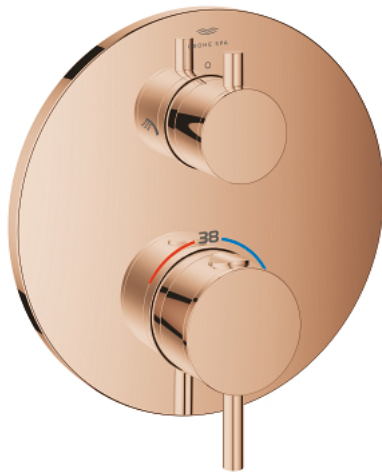

24 358 DA0 ATRIO THERMOSTATIC SHOWER MIXER FOR 2 OUTLETS WITH INTEGRATED SHUT OFF/DIVERTER VALVE

PRODUCT DESCRIPTION

- Colour: warm sunset
- trim set for GROHE Rapido SmartBox (35 600/35 604)
- GROHE TurboStat - compact cartridge with wax thermoelement
- GROHE LongLife finish
- wall escutcheon with GROHE FastFixation (covered escutcheon- and shaft sealing, covered fixing)
- metal escutcheon, retroactively 6° adjustable
- printed head and hand shower symbol
- GROHE SafeStop - safety button at 38°C
- GROHE SafeStop Plus - optional temperature limiter at 43°C or 46°C included
- GROHE AquaDimmer, integrated shut off/diverter valve
- metal handles
- without roughing-in set 35 600/35 604 (please order separately)
- flow performance: outlet B = 27 l/min outlet C = 30 l/min

24 358 DA0 ATRIO THERMOSTATIC SHOWER MIXER FOR 2 OUTLETS WITH INTEGRATED SHUT OFF/DIVERTER VALVE

SELECT SPARE PART: , October 2021 – now

- 1: Mounting plate (Spare part-nr. 49080000)
- 2: Temperature control handle (Spare part-nr. 49089DA0)
- 3: Escutcheon (Spare part-nr. 49246DA0)
- 4: Shut-off handle Aquadimmer (Spare part-nr. 49090DA0)
- 5: Aquadimmer (Spare part-nr. 49084000)
- 6: Thermostatic compact cartridge 3/4" (Spare part-nr. 49028000)
- 7: Non-return valve (Spare part-nr. 49085000)
- 8: Ball seal dia. 9x6.8 mm (Spare part-nr. 48360000)
- 9: GROHE TurboStat cartridge 3/4" (Spare part-nr. 49003000)*
- 10: Service stops (Spare part-nr. 1405300M)*
- 11: Socket spanner (Spare part-nr. 49059000)*
- 12: Backflow protection combination (EN1717) (Spare part-nr. 14055000)*
- 13: Universal extension set 2-handle thermostats, 25 mm (Spare part-nr. 14058000)*