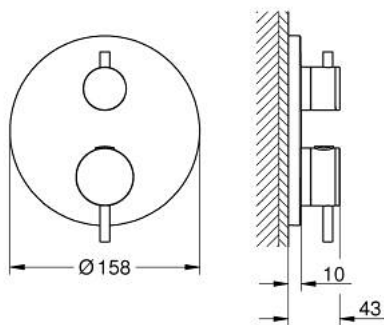

24 358 DA0 ATRIO THERMOSTATIC SHOWER MIXER FOR 2 OUTLETS WITH INTEGRATED SHUT OFF/DIVERTER VALVE

PRODUCT DESCRIPTION

- Colour: warm sunset
- trim set for GROHE Rapido SmartBox (35 600/35 604)
- GROHE TurboStat - compact cartridge with wax thermoelement
- GROHE LongLife finish
- wall escutcheon with GROHE FastFixation (covered escutcheon- and shaft sealing, covered fixing)
- metal escutcheon, retroactively 6° adjustable
- printed head and hand shower symbol
- GROHE SafeStop - safety button at 38°C
- GROHE SafeStop Plus - optional temperature limiter at 43°C or 46°C included
- GROHE AquaDimmer, integrated shut off/diverter valve
- metal handles
- without roughing-in set 35 600/35 604 (please order separately)
- flow performance: outlet B = 27 l/min outlet C = 30 l/min

24 358 DA0 ATRIO THERMOSTATIC SHOWER MIXER FOR 2 OUTLETS WITH INTEGRATED SHUT OFF/DIVERTER VALVE

SELECT SPARE PART: , October 2021 – now

- 1: Mounting plate (Spare part-nr. 49080000)
- 2: Temperature control handle (Spare part-nr. 49089DA0)
- 3: Escutcheon (Spare part-nr. 49246DA0)
- 4: Shut-off handle Aquadimmer (Spare part-nr. 49090DA0)
- 5: Aquadimmer (Spare part-nr. 49084000)
- 6: Thermostatic compact cartridge 3/4" (Spare part-nr. 49028000)
- 7: Non-return valve (Spare part-nr. 49085000)
- 8: Ball seal dia. 9x6.8 mm (Spare part-nr. 48360000)
- 9: GROHE TurboStat cartridge 3/4" (Spare part-nr. 49003000)*
- 10: Service stops (Spare part-nr. 1405300M)*
- 11: Socket spanner (Spare part-nr. 49059000)*
- 12: Backflow protection combination (EN1717) (Spare part-nr. 14055000)*
- 13: Universal extension set 2-handle thermostats, 25 mm (Spare part-nr. 14058000)*