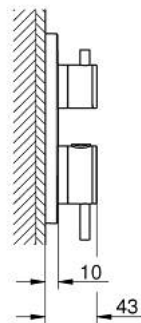

## 24 358 AL0 ATRIO THERMOSTATIC SHOWER MIXER FOR 2 OUTLETS WITH INTEGRATED SHUT OFF/DIVERTER VALVE

### PRODUCT DESCRIPTION

- Colour: brushed hard graphite
- trim set for GROHE Rapido SmartBox (35 600/35 604)
- GROHE TurboStat - compact cartridge with wax thermostatic element
- GROHE LongLife finish
- wall escutcheon with GROHE FastFixation (covered escutcheon- and shaft sealing, covered fixing)
- metal escutcheon, retroactively 6° adjustable
- printed head and hand shower symbol
- GROHE SafeStop - safety button at 38°C
- GROHE SafeStop Plus - optional temperature limiter at 43°C or 46°C included
- GROHE AquaDimmer, integrated shut off/diverter valve
- metal handles
- without roughing-in set 35 600/35 604 (please order separately)
- flow performance: outlet B = 27 l/min outlet C = 30 l/min

### SELECT SPARE PART: , October 2021 – now

- 1: Mounting plate (Spare part-nr. 49080000)
- 2: Temperature control handle (Spare part-nr. 49089AL0)
- 3: Escutcheon (Spare part-nr. 49246AL0)
- 4: Shut-off handle Aquadimmer (Spare part-nr. 49090AL0)
- 5: Aquadimmer (Spare part-nr. 49084000)
- 6: Thermostatic compact cartridge 3/4" (Spare part-nr. 49028000)
- 7: Non-return valve (Spare part-nr. 49085000)
- 8: Ball seal dia. 9x6.8 mm (Spare part-nr. 48360000)
- 9: GROHE TurboStat cartridge 3/4" (Spare part-nr. 49003000)\*
- 10: Service stops (Spare part-nr. 1405300M)\*
- 11: Socket spanner (Spare part-nr. 49059000)\*
- 12: Backflow protection combination (EN1717) (Spare part-nr. 14055000)\*
- 13: Universal extension set 2-handle thermostats, 25 mm (Spare part-nr. 14058000)\*