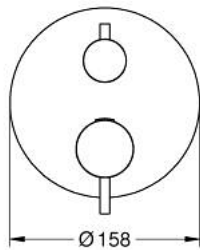

## 24 358 AL0 ATRIO THERMOSTATIC SHOWER MIXER FOR 2 OUTLETS WITH INTEGRATED SHUT OFF/DIVERTER VALVE

### PRODUCT DESCRIPTION

- Colour: brushed hard graphite
- trim set for GROHE Rapido SmartBox (35 600/35 604)
- GROHE TurboStat - compact cartridge with wax thermostatic element
- GROHE LongLife finish
- wall escutcheon with GROHE FastFixation (covered escutcheon- and shaft sealing, covered fixing)
- metal escutcheon, retroactively 6° adjustable
- printed head and hand shower symbol
- GROHE SafeStop - safety button at 38°C
- GROHE SafeStop Plus - optional temperature limiter at 43°C or 46°C included
- GROHE AquaDimmer, integrated shut off/diverter valve
- metal handles
- without roughing-in set 35 600/35 604 (please order separately)
- flow performance: outlet B = 27 l/min outlet C = 30 l/min

### SELECT SPARE PART: , October 2021 – now

- 1: Mounting plate (Spare part-nr. 49080000)
- 2: Temperature control handle (Spare part-nr. 49089AL0)
- 3: Escutcheon (Spare part-nr. 49246AL0)
- 4: Shut-off handle Aquadimmer (Spare part-nr. 49090AL0)
- 5: Aquadimmer (Spare part-nr. 49084000)
- 6: Thermostatic compact cartridge 3/4" (Spare part-nr. 49028000)
- 7: Non-return valve (Spare part-nr. 49085000)
- 8: Ball seal dia. 9x6.8 mm (Spare part-nr. 48360000)
- 9: GROHE TurboStat cartridge 3/4" (Spare part-nr. 49003000)\*
- 10: Service stops (Spare part-nr. 1405300M)\*
- 11: Socket spanner (Spare part-nr. 49059000)\*
- 12: Backflow protection combination (EN1717) (Spare part-nr. 14055000)\*
- 13: Universal extension set 2-handle thermostats, 25 mm (Spare part-nr. 14058000)\*