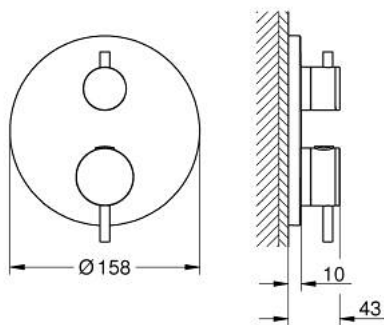

### PRODUCT DESCRIPTION

- Colour: chrome
- trim set for GROHE Rapido SmartBox (35 600/35 604)
- GROHE TurboStat - compact cartridge with wax thermostatic element
- GROHE LongLife finish
- wall escutcheon with GROHE FastFixation (covered escutcheon- and shaft sealing, covered fixing)
- metal escutcheon, retroactively 6° adjustable
- printed head and hand shower symbol
- GROHE SafeStop - safety button at 38°C
- GROHE SafeStop Plus - optional temperature limiter at 43°C or 46°C included
- GROHE AquaDimmer, integrated shut off/diverter valve
- metal handles
- without roughing-in set 35 600/35 604 (please order separately)
- flow performance: outlet B = 27 l/min outlet C = 30 l/min

### SELECT SPARE PART: , October 2021 – now

- 1: Mounting plate (Spare part-nr. 49080000)
- 2: Temperature control handle (Spare part-nr. 49089000)
- 3: Escutcheon (Spare part-nr. 49246000)
- 4: Shut-off handle Aquadimmer (Spare part-nr. 49090000)
- 5: Aquadimmer (Spare part-nr. 49084000)
- 6: Thermostatic compact cartridge 3/4" (Spare part-nr. 49028000)
- 7: Non-return valve (Spare part-nr. 49085000)
- 8: Ball seal dia. 9x6.8 mm (Spare part-nr. 48360000)
- 9: GROHE TurboStat cartridge 3/4" (Spare part-nr. 49003000)\*
- 10: Service stops (Spare part-nr. 1405300M)\*
- 11: Socket spanner (Spare part-nr. 49059000)\*
- 12: Backflow protection combination (EN1717) (Spare part-nr. 14055000)\*
- 13: Universal extension set 2-handle thermostats, 25 mm (Spare part-nr. 14058000)\*