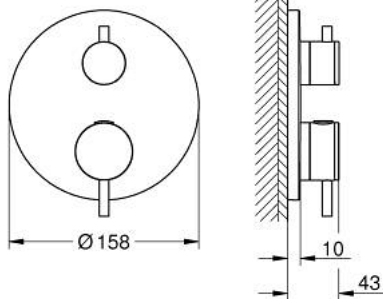

24 357 DC0 ATRIO THERMOSTATIC MIXER FOR 1 OUTLET WITH SHUT OFF VALVE

PRODUCT DESCRIPTION

- Colour: Supersteel
- trim set for GROHE Rapido SmartBox (35 600/35 604)
- GROHE TurboStat - compact cartridge with wax thermoelement
- GROHE LongLife finish
- wall escutcheon with GROHE FastFixation (covered escutcheon- and shaft sealing, covered fixing)
- metal escutcheon, retroactively 6° adjustable
- GROHE SafeStop - safety button at 38°C
- GROHE SafeStop Plus - optional temperature limiter at 43°C or 46°C included
- built-in non return valves and dirt strainers
- ceramic stop valve, 120°
- metal handles
- without roughing-in set 35 600/35 604 (please order separately)
- flow performance: outlet B = 27 l/min outlet C = 30 l/min

24 357 DC0 ATRIO THERMOSTATIC MIXER FOR 1 OUTLET WITH SHUT OFF VALVE

SELECT SPARE PART: , October 2021 – now

- 1: Mounting plate (Spare part-nr. 49080000)
- 2: Temperature control handle (Spare part-nr. 49089DC0)
- 3: Escutcheon (Spare part-nr. 49244DC0)
- 4: Shut-off handle Aquadimmer (Spare part-nr. 49165DC0)
- 5: Aquadimmer (Spare part-nr. 49084000)
- 6: Thermostatic compact cartridge 3/4" (Spare part-nr. 49028000)
- 7: Non-return valve (Spare part-nr. 49085000)
- 8: Ball seal dia. 9x6.8 mm (Spare part-nr. 48360000)
- 9: GROHE TurboStat cartridge 3/4" (Spare part-nr. 49003000)*
- 10: Service stops (Spare part-nr. 1405300M)*
- 11: Socket spanner (Spare part-nr. 49059000)*
- 12: Backflow protection combination (EN1717) (Spare part-nr. 14055000)*
- 13: Universal extension set 2-handle thermostats, 25 mm (Spare part-nr. 14058000)*