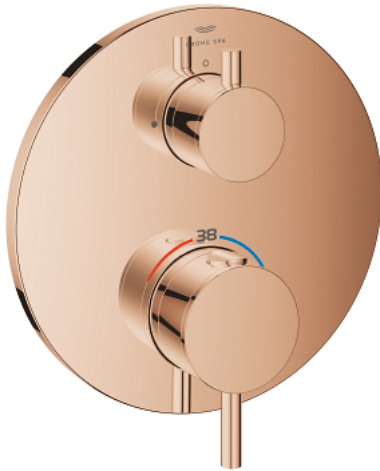

24 357 DA0 ATRIO THERMOSTATIC MIXER FOR 1 OUTLET WITH SHUT OFF VALVE

PRODUCT DESCRIPTION

- Colour: warm sunset
- trim set for GROHE Rapido SmartBox (35 600/35 604)
- GROHE TurboStat - compact cartridge with wax thermoelement
- GROHE LongLife finish
- wall escutcheon with GROHE FastFixation (covered escutcheon- and shaft sealing, covered fixing)
- metal escutcheon, retroactively 6° adjustable
- GROHE SafeStop - safety button at 38°C
- GROHE SafeStop Plus - optional temperature limiter at 43°C or 46°C included
- built-in non return valves and dirt strainers
- ceramic stop valve, 120°
- metal handles
- without roughing-in set 35 600/35 604 (please order separately)
- flow performance: outlet B = 27 l/min outlet C = 30 l/min

24 357 DA0 ATRIO THERMOSTATIC MIXER FOR 1 OUTLET WITH SHUT OFF VALVE

SELECT SPARE PART: , October 2021 – now

- 1: Mounting plate (Spare part-nr. 49080000)
- 2: Temperature control handle (Spare part-nr. 49089DA0)
- 3: Escutcheon (Spare part-nr. 49244DA0)
- 4: shut-off handle aquadimmer (Spare part-nr. 49165DA0)
- 5: Aquadimmer (Spare part-nr. 49084000)
- 6: Thermostatic compact cartridge 3/4" (Spare part-nr. 49028000)
- 7: Non-return valve (Spare part-nr. 49085000)
- 8: Ball seal dia. 9x6.8 mm (Spare part-nr. 48360000)
- 9: GROHE TurboStat cartridge 3/4" (Spare part-nr. 49003000)*
- 10: Service stops (Spare part-nr. 1405300M)*
- 11: Socket spanner (Spare part-nr. 49059000)*
- 12: Backflow protection combination (EN1717) (Spare part-nr. 14055000)*
- 13: Universal extension set 2-handle thermostats, 25 mm (Spare part-nr. 14058000)*