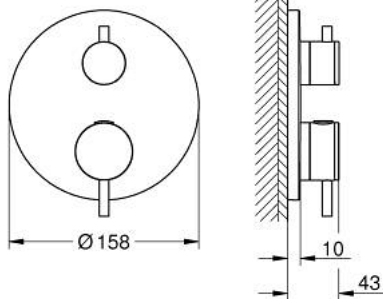

24 357 DA0 ATRIO THERMOSTATIC MIXER FOR 1 OUTLET WITH SHUT OFF VALVE

PRODUCT DESCRIPTION

- Colour: warm sunset
- trim set for GROHE Rapido SmartBox (35 600/35 604)
- GROHE TurboStat - compact cartridge with wax thermoelement
- GROHE LongLife finish
- wall escutcheon with GROHE FastFixation (covered escutcheon- and shaft sealing, covered fixing)
- metal escutcheon, retroactively 6° adjustable
- GROHE SafeStop - safety button at 38°C
- GROHE SafeStop Plus - optional temperature limiter at 43°C or 46°C included
- built-in non return valves and dirt strainers
- ceramic stop valve, 120°
- metal handles
- without roughing-in set 35 600/35 604 (please order separately)
- flow performance: outlet B = 27 l/min outlet C = 30 l/min

24 357 DA0 ATRIO THERMOSTATIC MIXER FOR 1 OUTLET WITH SHUT OFF VALVE

SELECT SPARE PART: , October 2021 – now

- 1: Mounting plate (Spare part-nr. 49080000)
- 2: Temperature control handle (Spare part-nr. 49089DA0)
- 3: Escutcheon (Spare part-nr. 49244DA0)
- 4: shut-off handle aquadimmer (Spare part-nr. 49165DA0)
- 5: Aquadimmer (Spare part-nr. 49084000)
- 6: Thermostatic compact cartridge 3/4" (Spare part-nr. 49028000)
- 7: Non-return valve (Spare part-nr. 49085000)
- 8: Ball seal dia. 9x6.8 mm (Spare part-nr. 48360000)
- 9: GROHE TurboStat cartridge 3/4" (Spare part-nr. 49003000)*
- 10: Service stops (Spare part-nr. 1405300M)*
- 11: Socket spanner (Spare part-nr. 49059000)*
- 12: Backflow protection combination (EN1717) (Spare part-nr. 14055000)*
- 13: Universal extension set 2-handle thermostats, 25 mm (Spare part-nr. 14058000)*