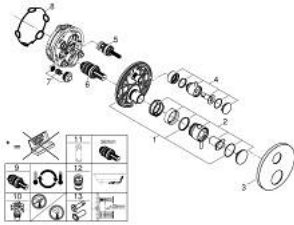

24 357 000 ATRIO THERMOSTATIC MIXER FOR 1 OUTLET WITH SHUT OFF VALVE

PRODUCT DESCRIPTION

- Colour: chrome
- trim set for GROHE Rapido SmartBox (35 600/35 604)
- GROHE TurboStat - compact cartridge with wax thermoelement
- GROHE LongLife finish
- wall escutcheon with GROHE FastFixation (covered escutcheon- and shaft sealing, covered fixing)
- metal escutcheon, retroactively 6° adjustable
- GROHE SafeStop - safety button at 38°C
- GROHE SafeStop Plus - optional temperature limiter at 43°C or 46°C included
- built-in non return valves and dirt strainers
- ceramic stop valve, 120°
- metal handles
- without roughing-in set 35 600/35 604 (please order separately)
- flow performance: outlet B = 27 l/min outlet C = 30 l/min

24 357 000 ATRIO THERMOSTATIC MIXER FOR 1 OUTLET WITH SHUT OFF VALVE

SELECT SPARE PART: , October 2021 – now

- 1: Mounting plate (Spare part-nr. 49080000)
- 2: Temperature control handle (Spare part-nr. 49089000)
- 3: Escutcheon (Spare part-nr. 49244000)
- 4: Shut-off handle Aquadimmer (Spare part-nr. 49165000)
- 5: Aquadimmer (Spare part-nr. 49084000)
- 6: Thermostatic compact cartridge 3/4" (Spare part-nr. 49028000)
- 7: Non-return valve (Spare part-nr. 49085000)
- 8: Ball seal dia. 9x6.8 mm (Spare part-nr. 48360000)
- 9: GROHE TurboStat cartridge 3/4" (Spare part-nr. 49003000)*
- 10: Service stops (Spare part-nr. 1405300M)*
- 11: Socket spanner (Spare part-nr. 49059000)*
- 12: Backflow protection combination (EN1717) (Spare part-nr. 14055000)*
- 13: Universal extension set 2-handle thermostats, 25 mm (Spare part-nr. 14058000)*