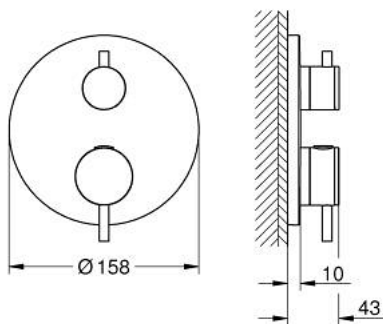

24 357 000 ATRIO THERMOSTATIC MIXER FOR 1 OUTLET WITH SHUT OFF VALVE

PRODUCT DESCRIPTION

- Colour: chrome
- trim set for GROHE Rapido SmartBox (35 600/35 604)
- GROHE TurboStat - compact cartridge with wax thermoelement
- GROHE LongLife finish
- wall escutcheon with GROHE FastFixation (covered escutcheon- and shaft sealing, covered fixing)
- metal escutcheon, retroactively 6° adjustable
- GROHE SafeStop - safety button at 38°C
- GROHE SafeStop Plus - optional temperature limiter at 43°C or 46°C included
- built-in non return valves and dirt strainers
- ceramic stop valve, 120°
- metal handles
- without roughing-in set 35 600/35 604 (please order separately)
- flow performance: outlet B = 27 l/min outlet C = 30 l/min

24 357 000 ATRIO THERMOSTATIC MIXER FOR 1 OUTLET WITH SHUT OFF VALVE

SELECT SPARE PART: , October 2021 – now

- 1: Mounting plate (Spare part-nr. 49080000)
- 2: Temperature control handle (Spare part-nr. 49089000)
- 3: Escutcheon (Spare part-nr. 49244000)
- 4: Shut-off handle Aquadimmer (Spare part-nr. 49165000)
- 5: Aquadimmer (Spare part-nr. 49084000)
- 6: Thermostatic compact cartridge 3/4" (Spare part-nr. 49028000)
- 7: Non-return valve (Spare part-nr. 49085000)
- 8: Ball seal dia. 9x6.8 mm (Spare part-nr. 48360000)
- 9: GROHE TurboStat cartridge 3/4" (Spare part-nr. 49003000)*
- 10: Service stops (Spare part-nr. 1405300M)*
- 11: Socket spanner (Spare part-nr. 49059000)*
- 12: Backflow protection combination (EN1717) (Spare part-nr. 14055000)*
- 13: Universal extension set 2-handle thermostats, 25 mm (Spare part-nr. 14058000)*