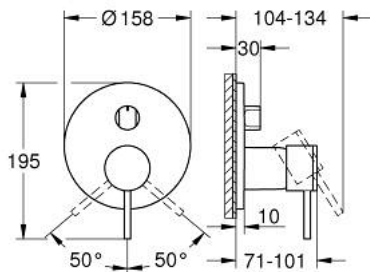

## 24 356 GL0 ATRIO SINGLE-LEVER MIXER WITH 3-WAY DIVERTER

### PRODUCT DESCRIPTION

- Colour: cool sunrise
- trim set for GROHE Rapido SmartBox (35 600/35 604)
- GROHE SilkMove 46 mm ceramic cartridge
- GROHE LongLife finish
- wall escutcheon with GROHE FastFixation (covered escutcheon- and shaft sealing, covered fixing)
- metal escutcheon, retroactively 6° adjustable
- metal lever
- 3-way diverter
- without roughing-in set 35 600/35 604 (please order separately)
- flow performance: outlet A = 27 l/min, outlet B = 27 l/min, outlet C = 27 l/min

## 24 356 GL0 ATRIO SINGLE-LEVER MIXER WITH 3-WAY DIVERTER

**SELECT SPARE PART:** , October 2021 – now

- 1: Lever (Spare part-nr. 48443GL0)
- 2: Diverter knob, round (Spare part-nr. 48447GL0)
- 3: Escutcheon (Spare part-nr. 49250GL0)
- 4: Mounting plate (Spare part-nr. 49094000)
- 5: cap (Spare part-nr. 02693GL0)
- 6: Cartridge (Spare part-nr. 46048000)
- 7: Diverter (Spare part-nr. 48448000)
- 8: Ball seal dia. 9x6.8 mm (Spare part-nr. 48360000)
- 9: Temperature limiter (Spare part-nr. 46308000)\*
- 10: Universal extension set single-lever mixers, 25 mm (Spare part-nr. 14056000)\*
- 11: Universal extension set single-lever mixers, 50 mm (Spare part-nr. 14057000)\*