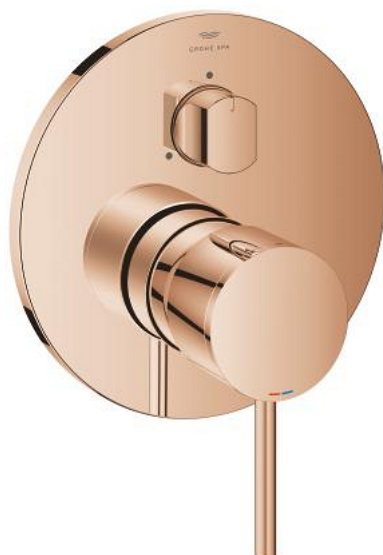

## 24 356 DA0 ATRIO SINGLE-LEVER MIXER WITH 3-WAY DIVERTER

### PRODUCT DESCRIPTION

- Colour: warm sunset
- trim set for GROHE Rapido SmartBox (35 600/35 604)
- GROHE SilkMove 46 mm ceramic cartridge
- GROHE LongLife finish
- wall escutcheon with GROHE FastFixation (covered escutcheon- and shaft sealing, covered fixing)
- metal escutcheon, retroactively 6° adjustable
- metal lever
- 3-way diverter
- without roughing-in set 35 600/35 604 (please order separately)
- flow performance: outlet A = 27 l/min, outlet B = 27 l/min, outlet C = 27 l/min

## 24 356 DA0 ATRIO SINGLE-LEVER MIXER WITH 3-WAY DIVERTER

**SELECT SPARE PART:** , October 2021 – now

- 1: Lever (Spare part-nr. 48443DA0)
- 2: Diverter knob, round (Spare part-nr. 48447DA0)
- 3: Escutcheon (Spare part-nr. 49250DA0)
- 4: Mounting plate (Spare part-nr. 49094000)
- 5: cap (Spare part-nr. 02693DA0)
- 6: Cartridge (Spare part-nr. 46048000)
- 7: Diverter (Spare part-nr. 48448000)
- 8: Ball seal dia. 9x6.8 mm (Spare part-nr. 48360000)
- 9: Temperature limiter (Spare part-nr. 46308000)\*
- 10: Universal extension set single-lever mixers, 25 mm (Spare part-nr. 14056000)\*
- 11: Universal extension set single-lever mixers, 50 mm (Spare part-nr. 14057000)\*