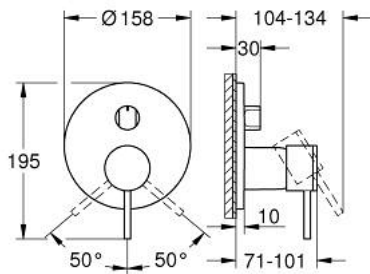

## 24 356 AL0 ATRIO SINGLE-LEVER MIXER WITH 3-WAY DIVERTER

### PRODUCT DESCRIPTION

- Colour: brushed hard graphite
- trim set for GROHE Rapido SmartBox (35 600/35 604)
- GROHE SilkMove 46 mm ceramic cartridge
- GROHE LongLife finish
- wall escutcheon with GROHE FastFixation (covered escutcheon- and shaft sealing, covered fixing)
- metal escutcheon, retroactively 6° adjustable
- metal lever
- 3-way diverter
- without roughing-in set 35 600/35 604 (please order separately)
- flow performance: outlet A = 27 l/min, outlet B = 27 l/min, outlet C = 27 l/min

## 24 356 AL0 ATRIO SINGLE-LEVER MIXER WITH 3-WAY DIVERTER

**SELECT SPARE PART:** , October 2021 – now

- 1: Lever (Spare part-nr. 48443AL0)
- 2: Diverter knob, round (Spare part-nr. 48447AL0)
- 3: Escutcheon (Spare part-nr. 49250AL0)
- 4: Mounting plate (Spare part-nr. 49094000)
- 5: Shield (Spare part-nr. 02693AL0)
- 6: Cartridge (Spare part-nr. 46048000)
- 7: Diverter (Spare part-nr. 48448000)
- 8: Ball seal dia. 9x6.8 mm (Spare part-nr. 48360000)
- 9: Temperature limiter (Spare part-nr. 46308000)\*
- 10: Universal extension set single-lever mixers, 25 mm (Spare part-nr. 14056000)\*
- 11: Universal extension set single-lever mixers, 50 mm (Spare part-nr. 14057000)\*