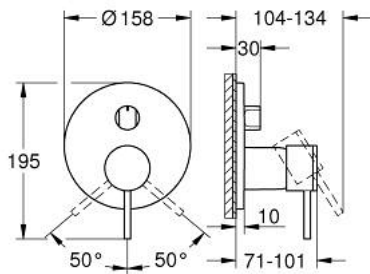

24 356 000 ATRIO SINGLE-LEVER MIXER WITH 3-WAY DIVERTER

PRODUCT DESCRIPTION

- Colour: chrome
- trim set for GROHE Rapido SmartBox (35 600/35 604)
- GROHE SilkMove 46 mm ceramic cartridge
- GROHE LongLife finish
- wall escutcheon with GROHE FastFixation (covered escutcheon- and shaft sealing, covered fixing)
- metal escutcheon, retroactively 6° adjustable
- metal lever
- 3-way diverter
- without roughing-in set 35 600/35 604 (please order separately)
- flow performance: outlet A = 27 l/min, outlet B = 27 l/min, outlet C = 27 l/min

24 356 000 ATRIO SINGLE-LEVER MIXER WITH 3-WAY DIVERTER

SELECT SPARE PART: , October 2021 – now

- 1: Lever (Spare part-nr. 48443000)
- 2: Diverter knob, round (Spare part-nr. 48447000)
- 3: Escutcheon (Spare part-nr. 49250000)
- 4: Mounting plate (Spare part-nr. 49094000)
- 5: Shield (Spare part-nr. 02693000)
- 6: Cartridge (Spare part-nr. 46048000)
- 7: Diverter (Spare part-nr. 48448000)
- 8: Ball seal dia. 9x6.8 mm (Spare part-nr. 48360000)
- 9: Temperature limiter (Spare part-nr. 46308000)*
- 10: Universal extension set single-lever mixers, 25 mm (Spare part-nr. 14056000)*
- 11: Universal extension set single-lever mixers, 50 mm (Spare part-nr. 14057000)*