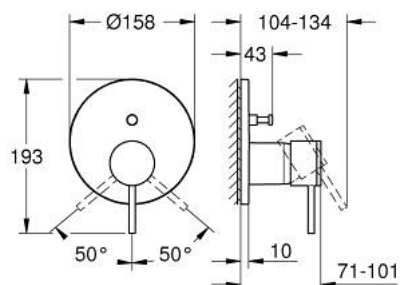

24 355 GL0 ATRIO SINGLE-LEVER MIXER WITH 2-WAY DIVERTER

PRODUCT DESCRIPTION

- Colour: cool sunrise
- trim set for GROHE Rapido SmartBox (35 600/35 604)
- GROHE SilkMove 46 mm ceramic cartridge
- GROHE LongLife finish
- wall escutcheon with GROHE FastFixation (covered escutcheon- and shaft sealing, covered fixing)
- metal escutcheon, retroactively 6° adjustable
- metal lever
- automatic 2-way diverter
- without roughing-in set 35 600/35 604 (please order separately)
- flow performance: outlet B = 27 l/min, outlet C = 27 l/min

24 355 GL0 ATRIO SINGLE-LEVER MIXER WITH 2-WAY DIVERTER

SELECT SPARE PART: , October 2021 – now

- 1: Lever (Spare part-nr. 48443GL0)
 - 2: Escutcheon (Spare part-nr. 48616GL0)
 - 3: Mounting plate (Spare part-nr. 48440000)
 - 4: cap (Spare part-nr. 02693GL0)
 - 5: Diverter knob (Spare part-nr. 48637GL0)
 - 6: Diverter (Spare part-nr. 48634000)
 - 7: Cartridge (Spare part-nr. 46048000)
 - 8: Non-return valve (Spare part-nr. 49085000)
 - 9: Ball seal dia. 9x6.8 mm (Spare part-nr. 48360000)
 - 10: Temperature limiter (Spare part-nr. 46308000)*
 - 11: Backflow protection combination (EN1717) (Spare part-nr. 14055000)*
 - 12: Universal extension set single-lever mixers, 25 mm (Spare part-nr. 14056000)*
 - 13: diverter (Spare part-nr. 48635000)*
 - 14: Universal extension set single-lever mixers, 50 mm (Spare part-nr. 14057000)*
 - 15: diverter (Spare part-nr. 48636000)*
- * Optional accessories