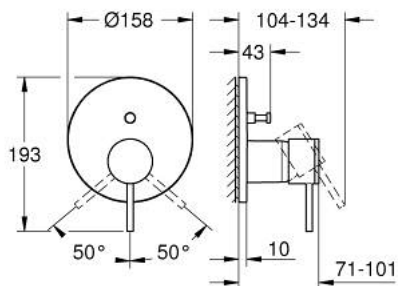

24 355 DC0 ATRIO SINGLE-LEVER MIXER WITH 2-WAY DIVERTER

PRODUCT DESCRIPTION

- Colour: Supersteel
- trim set for GROHE Rapido SmartBox (35 600/35 604)
- GROHE SilkMove 46 mm ceramic cartridge
- GROHE LongLife finish
- wall escutcheon with GROHE FastFixation (covered escutcheon- and shaft sealing, covered fixing)
- metal escutcheon, retroactively 6° adjustable
- metal lever
- automatic 2-way diverter
- without roughing-in set 35 600/35 604 (please order separately)
- flow performance: outlet B = 27 l/min, outlet C = 27 l/min

24 355 DC0 ATRIO SINGLE-LEVER MIXER WITH 2-WAY DIVERTER

SELECT SPARE PART: , October 2021 – now

- 1: Lever (Spare part-nr. 48443DC0)
 - 2: Escutcheon (Spare part-nr. 48616DC0)
 - 3: Mounting plate (Spare part-nr. 48440000)
 - 4: Shield (Spare part-nr. 02693DC0)
 - 5: Diverter knob (Spare part-nr. 48637DC0)
 - 6: Diverter (Spare part-nr. 48634000)
 - 7: Cartridge (Spare part-nr. 46048000)
 - 8: Non-return valve (Spare part-nr. 49085000)
 - 9: Ball seal dia. 9x6.8 mm (Spare part-nr. 48360000)
 - 10: Temperature limiter (Spare part-nr. 46308000)*
 - 11: Backflow protection combination (EN1717) (Spare part-nr. 14055000)*
 - 12: Universal extension set single-lever mixers, 25 mm (Spare part-nr. 14056000)*
 - 13: diverter (Spare part-nr. 48635000)*
 - 14: Universal extension set single-lever mixers, 50 mm (Spare part-nr. 14057000)*
 - 15: diverter (Spare part-nr. 48636000)*
- * Optional accessories