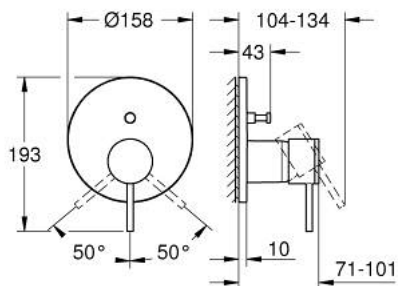

## 24 355 DA0 ATRIO SINGLE-LEVER MIXER WITH 2-WAY DIVERTER

### PRODUCT DESCRIPTION

- Colour: warm sunset
- trim set for GROHE Rapido SmartBox (35 600/35 604)
- GROHE SilkMove 46 mm ceramic cartridge
- GROHE LongLife finish
- wall escutcheon with GROHE FastFixation (covered escutcheon- and shaft sealing, covered fixing)
- metal escutcheon, retroactively 6° adjustable
- metal lever
- automatic 2-way diverter
- without roughing-in set 35 600/35 604 (please order separately)
- flow performance: outlet B = 27 l/min, outlet C = 27 l/min

### SELECT SPARE PART: , October 2021 – now

- 1: Lever (Spare part-nr. 48443DA0)
  - 2: Escutcheon (Spare part-nr. 48616DA0)
  - 3: Mounting plate (Spare part-nr. 48440000)
  - 4: cap (Spare part-nr. 02693DA0)
  - 5: Diverter knob (Spare part-nr. 48637DA0)
  - 6: Diverter (Spare part-nr. 48634000)
  - 7: Cartridge (Spare part-nr. 46048000)
  - 8: Non-return valve (Spare part-nr. 49085000)
  - 9: Ball seal dia. 9x6.8 mm (Spare part-nr. 48360000)
  - 10: Temperature limiter (Spare part-nr. 46308000)\*
  - 11: Backflow protection combination (EN1717) (Spare part-nr. 14055000)\*
  - 12: Universal extension set single-lever mixers, 25 mm (Spare part-nr. 14056000)\*
  - 13: diverter (Spare part-nr. 48635000)\*
  - 14: Universal extension set single-lever mixers, 50 mm (Spare part-nr. 14057000)\*
  - 15: diverter (Spare part-nr. 48636000)\*
- \* Optional accessories