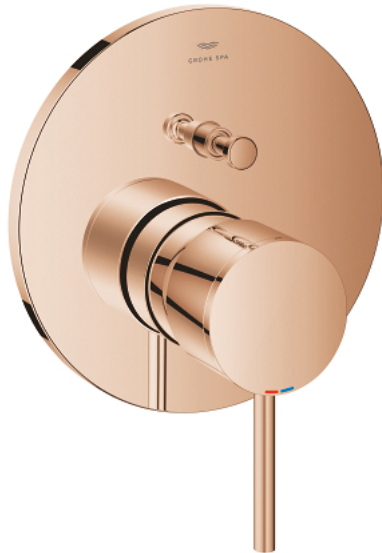

## 24 355 DA0 ATRIO SINGLE-LEVER MIXER WITH 2-WAY DIVERTER

### PRODUCT DESCRIPTION

- Colour: warm sunset
- trim set for GROHE Rapido SmartBox (35 600/35 604)
- GROHE SilkMove 46 mm ceramic cartridge
- GROHE LongLife finish
- wall escutcheon with GROHE FastFixation (covered escutcheon- and shaft sealing, covered fixing)
- metal escutcheon, retroactively 6° adjustable
- metal lever
- automatic 2-way diverter
- without roughing-in set 35 600/35 604 (please order separately)
- flow performance: outlet B = 27 l/min, outlet C = 27 l/min

### SELECT SPARE PART: , October 2021 – now

- 1: Lever (Spare part-nr. 48443DA0)
  - 2: Escutcheon (Spare part-nr. 48616DA0)
  - 3: Mounting plate (Spare part-nr. 48440000)
  - 4: cap (Spare part-nr. 02693DA0)
  - 5: Diverter knob (Spare part-nr. 48637DA0)
  - 6: Diverter (Spare part-nr. 48634000)
  - 7: Cartridge (Spare part-nr. 46048000)
  - 8: Non-return valve (Spare part-nr. 49085000)
  - 9: Ball seal dia. 9x6.8 mm (Spare part-nr. 48360000)
  - 10: Temperature limiter (Spare part-nr. 46308000)\*
  - 11: Backflow protection combination (EN1717) (Spare part-nr. 14055000)\*
  - 12: Universal extension set single-lever mixers, 25 mm (Spare part-nr. 14056000)\*
  - 13: diverter (Spare part-nr. 48635000)\*
  - 14: Universal extension set single-lever mixers, 50 mm (Spare part-nr. 14057000)\*
  - 15: diverter (Spare part-nr. 48636000)\*
- \* Optional accessories