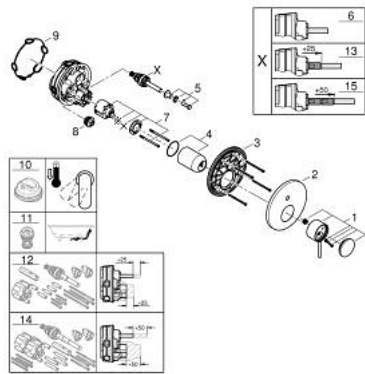

24 355 AL0 ATRIO SINGLE-LEVER MIXER WITH 2-WAY DIVERTER

PRODUCT DESCRIPTION

- Colour: brushed hard graphite
- trim set for GROHE Rapido SmartBox (35 600/35 604)
- GROHE SilkMove 46 mm ceramic cartridge
- GROHE LongLife finish
- wall escutcheon with GROHE FastFixation (covered escutcheon- and shaft sealing, covered fixing)
- metal escutcheon, retroactively 6° adjustable
- metal lever
- automatic 2-way diverter
- without roughing-in set 35 600/35 604 (please order separately)
- flow performance: outlet B = 27 l/min, outlet C = 27 l/min

24 355 AL0 ATRIO SINGLE-LEVER MIXER WITH 2-WAY DIVERTER

SELECT SPARE PART: , October 2021 – now

- 1: Lever (Spare part-nr. 48443AL0)
 - 2: Escutcheon (Spare part-nr. 48616AL0)
 - 3: Mounting plate (Spare part-nr. 48440000)
 - 4: Shield (Spare part-nr. 02693AL0)
 - 5: Diverter knob (Spare part-nr. 48637AL0)
 - 6: Diverter (Spare part-nr. 48634000)
 - 7: Cartridge (Spare part-nr. 46048000)
 - 8: Non-return valve (Spare part-nr. 49085000)
 - 9: Ball seal dia. 9x6.8 mm (Spare part-nr. 48360000)
 - 10: Temperature limiter (Spare part-nr. 46308000)*
 - 11: Backflow protection combination (EN1717) (Spare part-nr. 14055000)*
 - 12: Universal extension set single-lever mixers, 25 mm (Spare part-nr. 14056000)*
 - 13: diverter (Spare part-nr. 48635000)*
 - 14: Universal extension set single-lever mixers, 50 mm (Spare part-nr. 14057000)*
 - 15: diverter (Spare part-nr. 48636000)*
- * Optional accessories