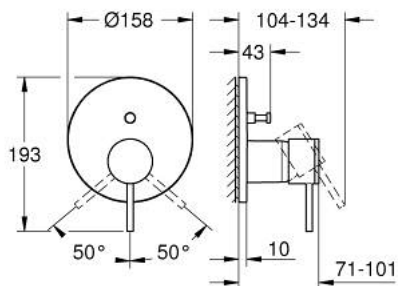

24 355 AL0 ATRIO SINGLE-LEVER MIXER WITH 2-WAY DIVERTER

PRODUCT DESCRIPTION

- Colour: brushed hard graphite
- trim set for GROHE Rapido SmartBox (35 600/35 604)
- GROHE SilkMove 46 mm ceramic cartridge
- GROHE LongLife finish
- wall escutcheon with GROHE FastFixation (covered escutcheon- and shaft sealing, covered fixing)
- metal escutcheon, retroactively 6° adjustable
- metal lever
- automatic 2-way diverter
- without roughing-in set 35 600/35 604 (please order separately)
- flow performance: outlet B = 27 l/min, outlet C = 27 l/min

24 355 AL0 ATRIO SINGLE-LEVER MIXER WITH 2-WAY DIVERTER

SELECT SPARE PART: , October 2021 – now

- 1: Lever (Spare part-nr. 48443AL0)
 - 2: Escutcheon (Spare part-nr. 48616AL0)
 - 3: Mounting plate (Spare part-nr. 48440000)
 - 4: Shield (Spare part-nr. 02693AL0)
 - 5: Diverter knob (Spare part-nr. 48637AL0)
 - 6: Diverter (Spare part-nr. 48634000)
 - 7: Cartridge (Spare part-nr. 46048000)
 - 8: Non-return valve (Spare part-nr. 49085000)
 - 9: Ball seal dia. 9x6.8 mm (Spare part-nr. 48360000)
 - 10: Temperature limiter (Spare part-nr. 46308000)*
 - 11: Backflow protection combination (EN1717) (Spare part-nr. 14055000)*
 - 12: Universal extension set single-lever mixers, 25 mm (Spare part-nr. 14056000)*
 - 13: diverter (Spare part-nr. 48635000)*
 - 14: Universal extension set single-lever mixers, 50 mm (Spare part-nr. 14057000)*
 - 15: diverter (Spare part-nr. 48636000)*
- * Optional accessories