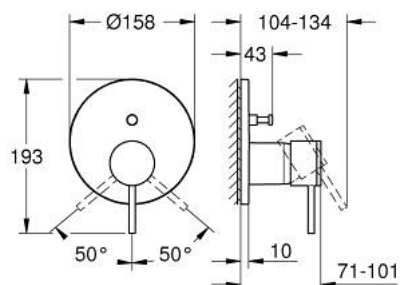

24 355 000 ATRIO SINGLE-LEVER MIXER WITH 2-WAY DIVERTER

PRODUCT DESCRIPTION

- Colour: chrome
- trim set for GROHE Rapido SmartBox (35 600/35 604)
- GROHE SilkMove 46 mm ceramic cartridge
- GROHE LongLife finish
- wall escutcheon with GROHE FastFixation (covered escutcheon- and shaft sealing, covered fixing)
- metal escutcheon, retroactively 6° adjustable
- metal lever
- automatic 2-way diverter
- without roughing-in set 35 600/35 604 (please order separately)
- flow performance: outlet B = 27 l/min, outlet C = 27 l/min

24 355 000 ATRIO SINGLE-LEVER MIXER WITH 2-WAY DIVERTER

SELECT SPARE PART: , October 2021 – now

- 1: Lever (Spare part-nr. 48443000)
 - 2: Escutcheon (Spare part-nr. 48616000)
 - 3: Mounting plate (Spare part-nr. 48440000)
 - 4: Shield (Spare part-nr. 02693000)
 - 5: Diverter knob (Spare part-nr. 48637000)
 - 6: Diverter (Spare part-nr. 48634000)
 - 7: Cartridge (Spare part-nr. 46048000)
 - 8: Non-return valve (Spare part-nr. 49085000)
 - 9: Ball seal dia. 9x6.8 mm (Spare part-nr. 48360000)
 - 10: Temperature limiter (Spare part-nr. 46308000)*
 - 11: Backflow protection combination (EN1717) (Spare part-nr. 14055000)*
 - 12: Universal extension set single-lever mixers, 25 mm (Spare part-nr. 14056000)*
 - 13: diverter (Spare part-nr. 48635000)*
 - 14: Universal extension set single-lever mixers, 50 mm (Spare part-nr. 14057000)*
 - 15: diverter (Spare part-nr. 48636000)*
- * Optional accessories