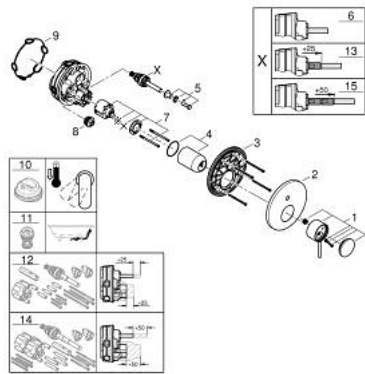

24 355 000 ATRIO SINGLE-LEVER MIXER WITH 2-WAY DIVERTER

PRODUCT DESCRIPTION

- Colour: chrome
- trim set for GROHE Rapido SmartBox (35 600/35 604)
- GROHE SilkMove 46 mm ceramic cartridge
- GROHE LongLife finish
- wall escutcheon with GROHE FastFixation (covered escutcheon- and shaft sealing, covered fixing)
- metal escutcheon, retroactively 6° adjustable
- metal lever
- automatic 2-way diverter
- without roughing-in set 35 600/35 604 (please order separately)
- flow performance: outlet B = 27 l/min, outlet C = 27 l/min

24 355 000 ATRIO SINGLE-LEVER MIXER WITH 2-WAY DIVERTER

SELECT SPARE PART: , October 2021 – now

- 1: Lever (Spare part-nr. 48443000)
 - 2: Escutcheon (Spare part-nr. 48616000)
 - 3: Mounting plate (Spare part-nr. 48440000)
 - 4: Shield (Spare part-nr. 02693000)
 - 5: Diverter knob (Spare part-nr. 48637000)
 - 6: Diverter (Spare part-nr. 48634000)
 - 7: Cartridge (Spare part-nr. 46048000)
 - 8: Non-return valve (Spare part-nr. 49085000)
 - 9: Ball seal dia. 9x6.8 mm (Spare part-nr. 48360000)
 - 10: Temperature limiter (Spare part-nr. 46308000)*
 - 11: Backflow protection combination (EN1717) (Spare part-nr. 14055000)*
 - 12: Universal extension set single-lever mixers, 25 mm (Spare part-nr. 14056000)*
 - 13: diverter (Spare part-nr. 48635000)*
 - 14: Universal extension set single-lever mixers, 50 mm (Spare part-nr. 14057000)*
 - 15: diverter (Spare part-nr. 48636000)*
- * Optional accessories