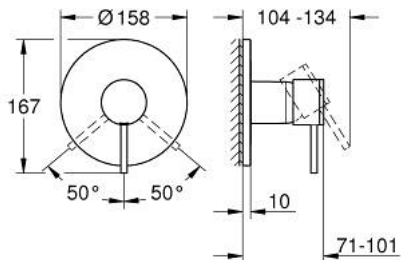

## 24 354 GL0 ATRIO SINGLE-LEVER SHOWER MIXER

### PRODUCT DESCRIPTION

- Colour: cool sunrise
- trim set for GROHE Rapido SmartBox (35 600/35 604)
- GROHE SilkMove 46 mm ceramic cartridge
- GROHE LongLife finish
- wall escutcheon with GROHE FastFixation (covered escutcheon- and shaft sealing, covered fixing)
- metal escutcheon, retroactively 6° adjustable
- metal lever
- without roughing-in set 35 600/35 604 (please order separately)
- flow performance: outlet B or C = 30 l/min

4: cap (Spare part-nr. 02693GL0)

5: Cartridge (Spare part-nr. 46048000)

6: Ball seal dia. 9x6.8 mm (Spare part-nr. 48360000)

7: Temperature limiter (Spare part-nr. 46308000)\*

8: Universal extension set single-lever mixers, 25 mm (Spare part-nr. 14056000

)\*

9: Universal extension set single-lever mixers, 50 mm (Spare part-nr. 14057000

)\*

\* Optional accessories