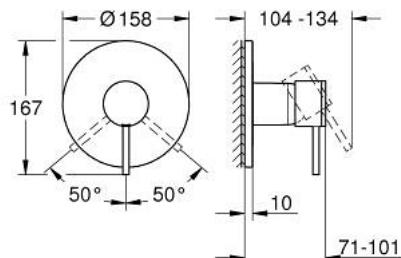

24 354 DC0 ATRIO SINGLE-LEVER SHOWER MIXER

PRODUCT DESCRIPTION

- Colour: Supersteel
- trim set for GROHE Rapido SmartBox (35 600/35 604)
- GROHE SilkMove 46 mm ceramic cartridge
- GROHE LongLife finish
- wall escutcheon with GROHE FastFixation (covered escutcheon- and shaft sealing, covered fixing)
- metal escutcheon, retroactively 6° adjustable
- metal lever
- without roughing-in set 35 600/35 604 (please order separately)
- flow performance: outlet B or C = 30 l/min

24 354 DC0 ATRIO SINGLE-LEVER SHOWER MIXER

SELECT SPARE PART: , October 2021 – now

- 1: Lever (Spare part-nr. 48443DC0)
- 2: Escutcheon (Spare part-nr. 48615DC0)
- 3: Mounting plate (Spare part-nr. 48439000)
- 4: Shield (Spare part-nr. 02693DC0)
- 5: Cartridge (Spare part-nr. 46048000)
- 6: Ball seal dia. 9x6.8 mm (Spare part-nr. 48360000)
- 7: Temperature limiter (Spare part-nr. 46308000)*
- 8: Universal extension set single-lever mixers, 25 mm (Spare part-nr. 14056000)*
- 9: Universal extension set single-lever mixers, 50 mm (Spare part-nr. 14057000)*