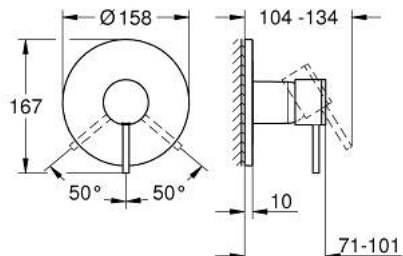

24 354 DA0 ATRIO SINGLE-LEVER SHOWER MIXER

PRODUCT DESCRIPTION

- Colour: warm sunset
- trim set for GROHE Rapido SmartBox (35 600/35 604)
- GROHE SilkMove 46 mm ceramic cartridge
- GROHE LongLife finish
- wall escutcheon with GROHE FastFixation (covered escutcheon- and shaft sealing, covered fixing)
- metal escutcheon, retroactively 6° adjustable
- metal lever
- without roughing-in set 35 600/35 604 (please order separately)
- flow performance: outlet B or C = 30 l/min

24 354 DA0 ATRIO SINGLE-LEVER SHOWER MIXER

SELECT SPARE PART: , October 2021 – now

1: Lever (Spare part-nr. 48443DA0)

2: Escutcheon (Spare part-nr. 48615DA0)

3: Mounting plate (Spare part-nr. 48439000)

4: cap (Spare part-nr. 02693DA0)

5: Cartridge (Spare part-nr. 46048000)

6: Ball seal dia. 9x6.8 mm (Spare part-nr. 48360000)

7: Temperature limiter (Spare part-nr. 46308000)*

8: Universal extension set single-lever mixers, 25 mm (Spare part-nr. 14056000

)*

9: Universal extension set single-lever mixers, 50 mm (Spare part-nr. 14057000

)*

* Optional accessories