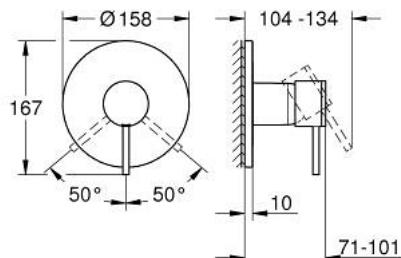

## 24 354 AL0 ATRIO SINGLE-LEVER SHOWER MIXER

### PRODUCT DESCRIPTION

- Colour: brushed hard graphite
- trim set for GROHE Rapido SmartBox (35 600/35 604)
- GROHE SilkMove 46 mm ceramic cartridge
- GROHE LongLife finish
- wall escutcheon with GROHE FastFixation (covered escutcheon- and shaft sealing, covered fixing)
- metal escutcheon, retroactively 6° adjustable
- metal lever
- without roughing-in set 35 600/35 604 (please order separately)
- flow performance: outlet B or C = 30 l/min

## 24 354 AL0 ATRIO SINGLE-LEVER SHOWER MIXER

**SELECT SPARE PART:** , October 2021 – now

1: Lever (Spare part-nr. 48443AL0)

2: Escutcheon (Spare part-nr. 48615AL0)

3: Mounting plate (Spare part-nr. 48439000)

4: Shield (Spare part-nr. 02693AL0)

5: Cartridge (Spare part-nr. 46048000)

6: Ball seal dia. 9x6.8 mm (Spare part-nr. 48360000)

7: Temperature limiter (Spare part-nr. 46308000)\*

8: Universal extension set single-lever mixers, 25 mm (Spare part-nr. 14056000