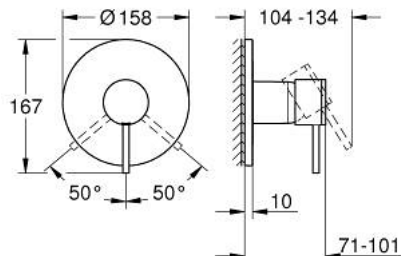

### PRODUCT DESCRIPTION

- Colour: chrome
- trim set for GROHE Rapido SmartBox (35 600/35 604)
- GROHE SilkMove 46 mm ceramic cartridge
- GROHE LongLife finish
- wall escutcheon with GROHE FastFixation (covered escutcheon- and shaft sealing, covered fixing)
- metal escutcheon, retroactively 6° adjustable
- metal lever
- without roughing-in set 35 600/35 604 (please order separately)
- flow performance: outlet B or C = 30 l/min

4: Shield (Spare part-nr. 02693000)

5: Cartridge (Spare part-nr. 46048000)

6: Ball seal dia. 9x6.8 mm (Spare part-nr. 48360000)

7: Temperature limiter (Spare part-nr. 46308000)\*

8: Universal extension set single-lever mixers, 25 mm (Spare part-nr. 14056000

)\*

9: Universal extension set single-lever mixers, 50 mm (Spare part-nr. 14057000

)\*

\* Optional accessories