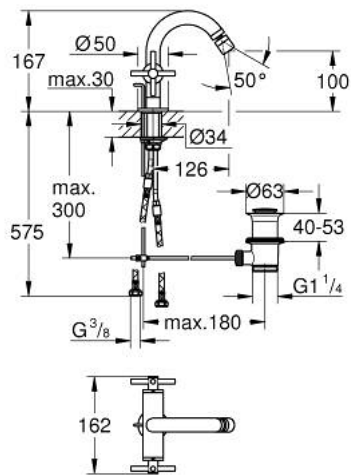

24 353 GL0 ATRIO SINGLE-HOLE BIDET MIXER

PRODUCT DESCRIPTION

- Colour: cool sunrise
- ceramic headparts 1/2", 90°
- GROHE LongLife finish
- rapid installation system
- ball-joint mousseur
- bow spout
- pop-up waste set 1 1/4"
- flexible connection hoses
- with cross handles
- Two different sets of caps included. One set with "H" and "C" marking, one set without marking.

24 353 GL0 ATRIO SINGLE-HOLE BIDET MIXER

	6.2	180mm
	8	350mm

SELECT SPARE PART: , October 2021 – now

- 1: Cross handles (Spare part-nr. 14215GL0)
- 2: Ceramic headpart, 1/2" (Spare part-nr. 45883000)
- 2.1: O-ring $\varnothing 18.2 \times \varnothing 1.7$ (Spare part-nr. 0392400M)
- 3: Pop-up rod (Spare part-nr. 65196GL0)
- 4: Mousseur (Spare part-nr. 06574GL0)
- 5: Shank fastening assembly (Spare part-nr. 48409000)
- 6: Pop-up waste set 1 1/4" (Spare part-nr. 28910GL0)
- 6.1: Plug (Spare part-nr. 07182GL0)
- 6.2: Eccentric rod (Spare part-nr. 07052000)
- 7: Ceramic headpart, 1/2" (Spare part-nr. 45882000)
- 7.1: O-ring $\varnothing 18.2 \times \varnothing 1.7$ (Spare part-nr. 0392400M)
- 8: Eccentric rod (Spare part-nr. 07341000)*