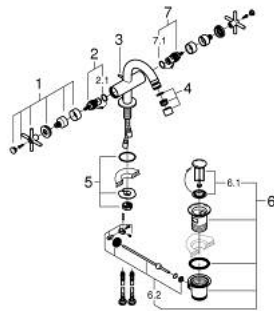

24 353 GL0 ATRIO SINGLE-HOLE BIDET MIXER

PRODUCT DESCRIPTION

- Colour: cool sunrise
- ceramic headparts 1/2", 90°
- GROHE LongLife finish
- rapid installation system
- ball-joint mousseur
- bow spout
- pop-up waste set 1 1/4"
- flexible connection hoses
- with cross handles
- Two different sets of caps included. One set with "H" and "C" marking, one set without marking.

24 353 GL0 ATRIO SINGLE-HOLE BIDET MIXER

	6.2	180mm
	8	350mm

SELECT SPARE PART: , October 2021 – now

- 1: Cross handles (Spare part-nr. 14215GL0)
- 2: Ceramic headpart, 1/2" (Spare part-nr. 45883000)
- 2.1: O-ring $\varnothing 18.2 \times \varnothing 1.7$ (Spare part-nr. 0392400M)
- 3: Pop-up rod (Spare part-nr. 65196GL0)
- 4: Mousseur (Spare part-nr. 06574GL0)
- 5: Shank fastening assembly (Spare part-nr. 48409000)
- 6: Pop-up waste set 1 1/4" (Spare part-nr. 28910GL0)
- 6.1: Plug (Spare part-nr. 07182GL0)
- 6.2: Eccentric rod (Spare part-nr. 07052000)
- 7: Ceramic headpart, 1/2" (Spare part-nr. 45882000)
- 7.1: O-ring $\varnothing 18.2 \times \varnothing 1.7$ (Spare part-nr. 0392400M)
- 8: Eccentric rod (Spare part-nr. 07341000)*