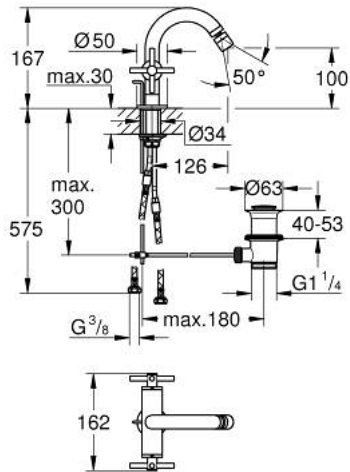

24 353 DC0 ATRIO SINGLE-HOLE BIDET MIXER

PRODUCT DESCRIPTION

- Colour: Supersteel
- ceramic headparts 1/2", 90°
- GROHE LongLife finish
- rapid installation system
- ball-joint mousseur
- bow spout
- pop-up waste set 1 1/4"
- flexible connection hoses
- with cross handles
- Two different sets of caps included. One set with "H" and "C" marking, one set without marking.

24 353 DC0 ATRIO SINGLE-HOLE BIDET MIXER

	6.2	180mm
	8	350mm

SELECT SPARE PART: , October 2021 – now

- 1: Cross handles (Spare part-nr. 14215DC0)
- 2: Ceramic headpart, 1/2" (Spare part-nr. 45883000)
- 2.1: O-ring $\varnothing 18.2 \times \varnothing 1.7$ (Spare part-nr. 0392400M)
- 3: Pop-up rod (Spare part-nr. 65196DC0)
- 4: Mousseur (Spare part-nr. 06574DC0)
- 5: Shank fastening assembly (Spare part-nr. 48409000)
- 6: Pop-up waste set 1 1/4" (Spare part-nr. 28910DC0)
- 6.1: Plug (Spare part-nr. 07182DC0)
- 6.2: Eccentric rod (Spare part-nr. 07052000)
- 7: Ceramic headpart, 1/2" (Spare part-nr. 45882000)
- 7.1: O-ring $\varnothing 18.2 \times \varnothing 1.7$ (Spare part-nr. 0392400M)
- 8: Eccentric rod (Spare part-nr. 07341000)*