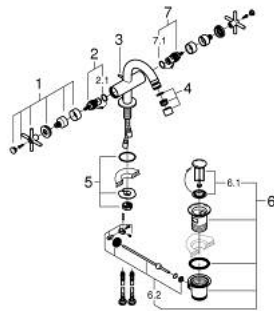

24 353 DC0 ATRIO SINGLE-HOLE BIDET MIXER

PRODUCT DESCRIPTION

- Colour: Supersteel
- ceramic headparts 1/2", 90°
- GROHE LongLife finish
- rapid installation system
- ball-joint mousseur
- bow spout
- pop-up waste set 1 1/4"
- flexible connection hoses
- with cross handles
- Two different sets of caps included. One set with "H" and "C" marking, one set without marking.

24 353 DC0 ATRIO SINGLE-HOLE BIDET MIXER

	6.2	180mm
	8	350mm

SELECT SPARE PART: , October 2021 – now

- 1: Cross handles (Spare part-nr. 14215DC0)
- 2: Ceramic headpart, 1/2" (Spare part-nr. 45883000)
- 2.1: O-ring $\varnothing 18.2 \times \varnothing 1.7$ (Spare part-nr. 0392400M)
- 3: Pop-up rod (Spare part-nr. 65196DC0)
- 4: Mousseur (Spare part-nr. 06574DC0)
- 5: Shank fastening assembly (Spare part-nr. 48409000)
- 6: Pop-up waste set 1 1/4" (Spare part-nr. 28910DC0)
- 6.1: Plug (Spare part-nr. 07182DC0)
- 6.2: Eccentric rod (Spare part-nr. 07052000)
- 7: Ceramic headpart, 1/2" (Spare part-nr. 45882000)
- 7.1: O-ring $\varnothing 18.2 \times \varnothing 1.7$ (Spare part-nr. 0392400M)
- 8: Eccentric rod (Spare part-nr. 07341000)*