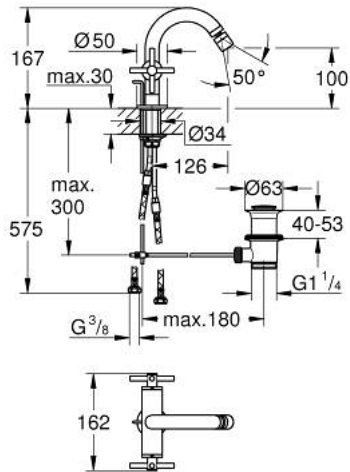

24 353 AL0 ATRIO SINGLE-HOLE BIDET MIXER

PRODUCT DESCRIPTION

- Colour: brushed hard graphite
- ceramic headparts 1/2", 90°
- GROHE LongLife finish
- rapid installation system
- ball-joint mousseur
- bow spout
- pop-up waste set 1 1/4"
- flexible connection hoses
- with cross handles
- Two different sets of caps included. One set with "H" and "C" marking, one set without marking.

24 353 AL0 ATRIO SINGLE-HOLE BIDET MIXER

	6.2	180mm
	8	350mm

SELECT SPARE PART: , October 2021 – now

- 1: Cross handles (Spare part-nr. 14215AL0)
- 2: Ceramic headpart, 1/2" (Spare part-nr. 45883000)
- 2.1: O-ring $\varnothing 18.2 \times \varnothing 1.7$ (Spare part-nr. 0392400M)
- 3: Pop-up rod (Spare part-nr. 65196AL0)
- 4: Mousseur (Spare part-nr. 06574AL0)
- 5: Shank fastening assembly (Spare part-nr. 48409000)
- 6: Pop-up waste set 1 1/4" (Spare part-nr. 28910AL0)
- 6.1: Plug (Spare part-nr. 07182AL0)
- 6.2: Eccentric rod (Spare part-nr. 07052000)
- 7: Ceramic headpart, 1/2" (Spare part-nr. 45882000)
- 7.1: O-ring $\varnothing 18.2 \times \varnothing 1.7$ (Spare part-nr. 0392400M)
- 8: Eccentric rod (Spare part-nr. 07341000)*