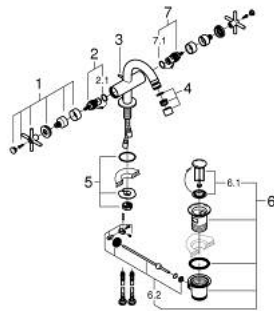

24 353 AL0 ATRIO SINGLE-HOLE BIDET MIXER

PRODUCT DESCRIPTION

- Colour: brushed hard graphite
- ceramic headparts 1/2", 90°
- GROHE LongLife finish
- rapid installation system
- ball-joint mousseur
- bow spout
- pop-up waste set 1 1/4"
- flexible connection hoses
- with cross handles
- Two different sets of caps included. One set with "H" and "C" marking, one set without marking.

24 353 AL0 ATRIO SINGLE-HOLE BIDET MIXER

	6.2	180mm
	8	350mm

SELECT SPARE PART: , October 2021 – now

- 1: Cross handles (Spare part-nr. 14215AL0)
- 2: Ceramic headpart, 1/2" (Spare part-nr. 45883000)
- 2.1: O-ring $\varnothing 18.2 \times \varnothing 1.7$ (Spare part-nr. 0392400M)
- 3: Pop-up rod (Spare part-nr. 65196AL0)
- 4: Mousseur (Spare part-nr. 06574AL0)
- 5: Shank fastening assembly (Spare part-nr. 48409000)
- 6: Pop-up waste set 1 1/4" (Spare part-nr. 28910AL0)
- 6.1: Plug (Spare part-nr. 07182AL0)
- 6.2: Eccentric rod (Spare part-nr. 07052000)
- 7: Ceramic headpart, 1/2" (Spare part-nr. 45882000)
- 7.1: O-ring $\varnothing 18.2 \times \varnothing 1.7$ (Spare part-nr. 0392400M)
- 8: Eccentric rod (Spare part-nr. 07341000)*