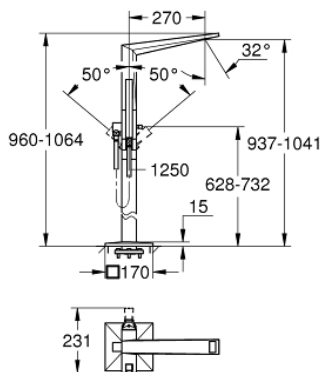

24 348 DC0 ALLURE BRILLIANT SINGLE-LEVER BATH MIXER 1/2" FLOOR MOUNTED

PRODUCT DESCRIPTION

- Colour: Supersteel
- for use with rough-in set 45 984
- without roughing-in-set
- GROHE SilkMove 46 mm ceramic cartridge
- GROHE LongLife finish
- automatic diverter: bath/shower
- spout with integrated mousseur
- projection 270 mm
- integrated non-return valve in the shower outlet 1/2"
- with shower holder
- hand shower Rainshower Aqua Cube Stick
- metal shower hose 1250 mm
- protected against backflow

24 348 DC0 ALLURE BRILLIANT SINGLE-LEVER BATH MIXER 1/2" FLOOR MOUNTED

SELECT SPARE PART: , October 2021 – now

- 1: Race (Spare part-nr. 46803DC0)
- 2: Lever (Spare part-nr. 46804DC0)
- 3: Cartridge (Spare part-nr. 46048000)
- 4: Diverter knob (Spare part-nr. 46805DC0)
- 5: Diverter (Spare part-nr. 65655DC0)
- 6: Non-return valve (Spare part-nr. 08565000)
- 7: Dirt strainer (Spare part-nr. 0700200M)