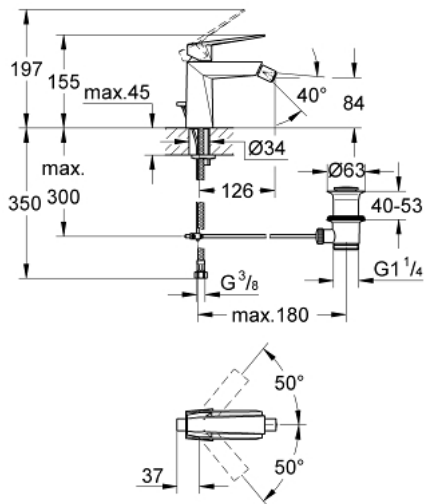

## 24 347 DC0 ALLURE BRILLIANT SINGLE-LEVER BIDET MIXER

### PRODUCT DESCRIPTION

- Colour: Supersteel
- single hole installation
- GROHE SilkMove 28 mm ceramic cartridge
- temperature limiter
- GROHE LongLife finish
- GROHE FastFixation installation system
- ball-joint mousseur
- pop-up waste set 1 1/4"
- flexible connection hoses

## 24 347 DC0 ALLURE BRILLIANT SINGLE-LEVER BIDET MIXER

**SELECT SPARE PART:** , October 2021 – now

- 1: Lever (Spare part-nr. 46793DC0)
- 2: Fitting ring (Spare part-nr. 46715000)
- 3: Cartridge (Spare part-nr. 46580000)
- 4: Ball-joint aerator (Spare part-nr. 46791DC0)
- 5: Pop-up rod (Spare part-nr. 46787DC0)
- 6: Shank mounting kit (Spare part-nr. 46249000)
- 7: Pop-up waste set 1 1/4" (Spare part-nr. 28910DC0)
- 7.1: Plug (Spare part-nr. 07182DC0)
- 7.2: Eccentric rod (Spare part-nr. 07052000)
- 8: Mounting wrench (Spare part-nr. 19017000)\*
- 9: Eccentric rod (Spare part-nr. 07341000)\*