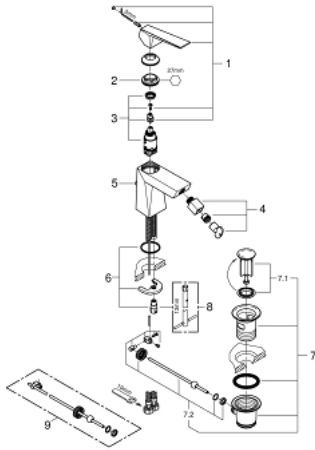

## 24 347 DC0 ALLURE BRILLIANT SINGLE-LEVER BIDET MIXER

### PRODUCT DESCRIPTION

- Colour: Supersteel
- single hole installation
- GROHE SilkMove 28 mm ceramic cartridge
- temperature limiter
- GROHE LongLife finish
- GROHE FastFixation installation system
- ball-joint mousseur
- pop-up waste set 1 1/4"
- flexible connection hoses

## 24 347 DC0 ALLURE BRILLIANT SINGLE-LEVER BIDET MIXER

**SELECT SPARE PART:** , October 2021 – now

- 1: Lever (Spare part-nr. 46793DC0)
- 2: Fitting ring (Spare part-nr. 46715000)
- 3: Cartridge (Spare part-nr. 46580000)
- 4: Ball-joint aerator (Spare part-nr. 46791DC0)
- 5: Pop-up rod (Spare part-nr. 46787DC0)
- 6: Shank mounting kit (Spare part-nr. 46249000)
- 7: Pop-up waste set 1 1/4" (Spare part-nr. 28910DC0)
- 7.1: Plug (Spare part-nr. 07182DC0)
- 7.2: Eccentric rod (Spare part-nr. 07052000)
- 8: Mounting wrench (Spare part-nr. 19017000)\*
- 9: Eccentric rod (Spare part-nr. 07341000)\*