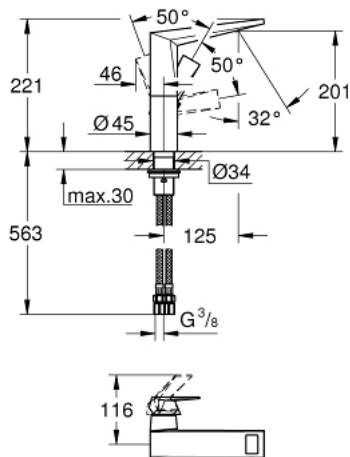

## 24 345 DC0 ALLURE BRILLIANT SINGLE-LEVER BASIN MIXER 1/2" L-SIZE

### PRODUCT DESCRIPTION

- Colour: Supersteel
- single hole installation
- GROHE SilkMove 28 mm ceramic cartridge
- temperature limiter
- GROHE LongLife finish
- GROHE EcoJoy - less water, perfect flow
- maximum flow rate (at 3 bar): 5 l/min
- GROHE FastFixation installation system
- spout with integrated mousseur
- smooth body
- flexible connection hoses
- min. recommended pressure 1.0 bar

24 345 DC0 **ALLURE BRILLIANT SINGLE-LEVER BASIN MIXER 1/2"**  
**L-SIZE**

**SELECT SPARE PART:** , October 2021 – now

- 1: Lever (Spare part-nr. 46792DC0)
- 2: Cartridge (Spare part-nr. 46963000)
- 3: Fitting ring (Spare part-nr. 07419000)
- 4: Shield (Spare part-nr. 46581DC0)
- 5: Race (Spare part-nr. 46794DC0)
- 6: Shank fastening assembly (Spare part-nr. 48384000)