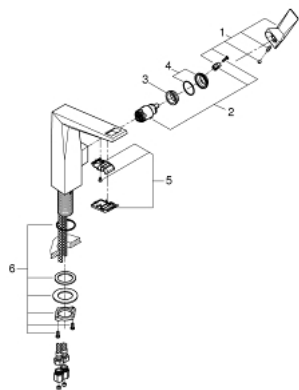

## 24 345 DC0 ALLURE BRILLIANT SINGLE-LEVER BASIN MIXER 1/2" L-SIZE

### PRODUCT DESCRIPTION

- Colour: Supersteel
- single hole installation
- GROHE SilkMove 28 mm ceramic cartridge
- temperature limiter
- GROHE LongLife finish
- GROHE EcoJoy - less water, perfect flow
- maximum flow rate (at 3 bar): 5 l/min
- GROHE FastFixation installation system
- spout with integrated mousseur
- smooth body
- flexible connection hoses
- min. recommended pressure 1.0 bar

24 345 DC0 **ALLURE BRILLIANT SINGLE-LEVER BASIN MIXER 1/2"**  
**L-SIZE**

**SELECT SPARE PART:** , October 2021 – now

- 1: Lever (Spare part-nr. 46792DC0)
- 2: Cartridge (Spare part-nr. 46963000)
- 3: Fitting ring (Spare part-nr. 07419000)
- 4: Shield (Spare part-nr. 46581DC0)
- 5: Race (Spare part-nr. 46794DC0)
- 6: Shank fastening assembly (Spare part-nr. 48384000)