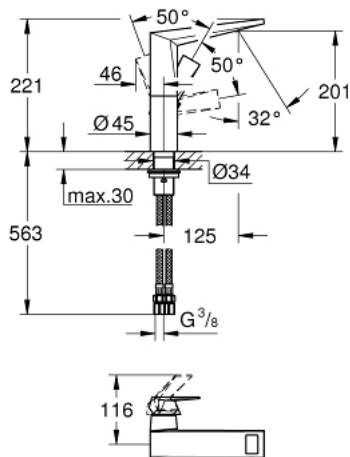

24 345 AL0 ALLURE BRILLIANT SINGLE-LEVER BASIN MIXER 1/2" L-SIZE

PRODUCT DESCRIPTION

- Colour: brushed hard graphite
- single hole installation
- GROHE SilkMove 28 mm ceramic cartridge
- temperature limiter
- GROHE LongLife finish
- GROHE EcoJoy - less water, perfect flow
- maximum flow rate (at 3 bar): 5 l/min
- GROHE FastFixation installation system
- spout with integrated mousseur
- smooth body
- flexible connection hoses
- min. recommended pressure 1.0 bar

24 345 AL0 **ALLURE BRILLIANT SINGLE-LEVER BASIN MIXER 1/2"**
L-SIZE

SELECT SPARE PART: , October 2021 – now

- 1: Lever (Spare part-nr. 46792AL0)
- 2: Cartridge (Spare part-nr. 46963000)
- 3: Fitting ring (Spare part-nr. 07419000)
- 4: Shield (Spare part-nr. 46581AL0)
- 5: Race (Spare part-nr. 46794AL0)
- 6: Shank fastening assembly (Spare part-nr. 48384000)