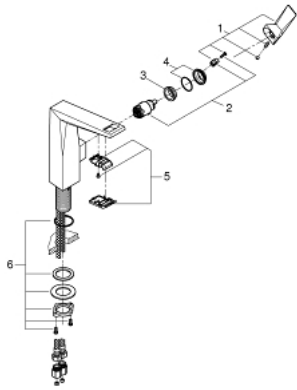

24 345 AL0 ALLURE BRILLIANT SINGLE-LEVER BASIN MIXER 1/2" L-SIZE

PRODUCT DESCRIPTION

- Colour: brushed hard graphite
- single hole installation
- GROHE SilkMove 28 mm ceramic cartridge
- temperature limiter
- GROHE LongLife finish
- GROHE EcoJoy - less water, perfect flow
- maximum flow rate (at 3 bar): 5 l/min
- GROHE FastFixation installation system
- spout with integrated mousseur
- smooth body
- flexible connection hoses
- min. recommended pressure 1.0 bar

24 345 AL0 **ALLURE BRILLIANT SINGLE-LEVER BASIN MIXER 1/2"**
L-SIZE

SELECT SPARE PART: , October 2021 – now

- 1: Lever (Spare part-nr. 46792AL0)
- 2: Cartridge (Spare part-nr. 46963000)
- 3: Fitting ring (Spare part-nr. 07419000)
- 4: Shield (Spare part-nr. 46581AL0)
- 5: Race (Spare part-nr. 46794AL0)
- 6: Shank fastening assembly (Spare part-nr. 48384000)