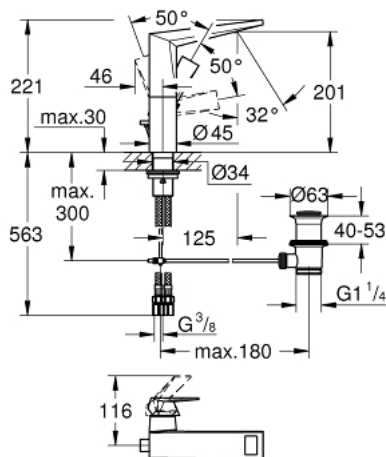

24 344 000 **ALLURE BRILLIANT SINGLE-LEVER BASIN MIXER 1/2"**  
**L-SIZE**

**PRODUCT DESCRIPTION**

- Colour: chrome
- single hole installation
- GROHE SilkMove 28 mm ceramic cartridge
- temperature limiter
- GROHE LongLife finish
- GROHE EcoJoy - less water, perfect flow
- maximum flow rate (at 3 bar): 5 l/min
- GROHE FastFixation installation system
- spout with integrated mousseur
- pop-up waste set 1 1/4"
- flexible connection hoses
- min. recommended pressure 1.0 bar

24 344 000 **ALLURE BRILLIANT SINGLE-LEVER BASIN MIXER 1/2"**  
**L-SIZE**

**SELECT SPARE PART:** , October 2021 – now

- 1: Lever (Spare part-nr. 46792000)
- 2: Shield (Spare part-nr. 46581000)
- 3: Fitting ring (Spare part-nr. 07419000)
- 4: Cartridge (Spare part-nr. 46963000)
- 5: Race (Spare part-nr. 46794000)
- 6: Pop-up rod (Spare part-nr. 46787000)
- 7: Shank fastening assembly (Spare part-nr. 48384000)
- 8: Pop-up waste set 1 1/4" (Spare part-nr. 28910000)
- 8.1: Plug (Spare part-nr. 07182000)
- 8.2: Eccentric rod (Spare part-nr. 07052000)
- 9: Eccentric rod (Spare part-nr. 07341000)\*