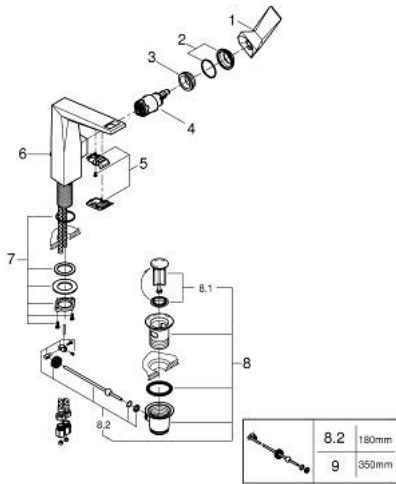

24 344 000 **ALLURE BRILLIANT SINGLE-LEVER BASIN MIXER 1/2"**  
**L-SIZE**

**PRODUCT DESCRIPTION**

- Colour: chrome
- single hole installation
- GROHE SilkMove 28 mm ceramic cartridge
- temperature limiter
- GROHE LongLife finish
- GROHE EcoJoy - less water, perfect flow
- maximum flow rate (at 3 bar): 5 l/min
- GROHE FastFixation installation system
- spout with integrated mousseur
- pop-up waste set 1 1/4"
- flexible connection hoses
- min. recommended pressure 1.0 bar

24 344 000 **ALLURE BRILLIANT SINGLE-LEVER BASIN MIXER 1/2"**  
**L-SIZE**

**SELECT SPARE PART:** , October 2021 – now

- 1: Lever (Spare part-nr. 46792000)
- 2: Shield (Spare part-nr. 46581000)
- 3: Fitting ring (Spare part-nr. 07419000)
- 4: Cartridge (Spare part-nr. 46963000)
- 5: Race (Spare part-nr. 46794000)
- 6: Pop-up rod (Spare part-nr. 46787000)
- 7: Shank fastening assembly (Spare part-nr. 48384000)
- 8: Pop-up waste set 1 1/4" (Spare part-nr. 28910000)
- 8.1: Plug (Spare part-nr. 07182000)
- 8.2: Eccentric rod (Spare part-nr. 07052000)
- 9: Eccentric rod (Spare part-nr. 07341000)\*